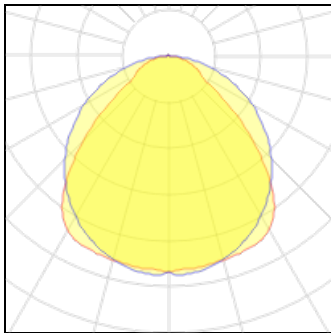

## Light output 1

### 1 x LED

|                    |          |             |         |
|--------------------|----------|-------------|---------|
| Nominal lamp power | 31 W     | LOR         | 100%    |
| Lamp flux          | 3400 lm  | Total flux  | 3400 lm |
| Luminous efficacy  | 110 lm/W | Total power | 31 W    |
| CCT                | 3000 K   |             |         |
| CRI                | 80       |             |         |

## Shape and measurements

Length: 44.69 in

Width: 2.56 in

Height: 2.56 in