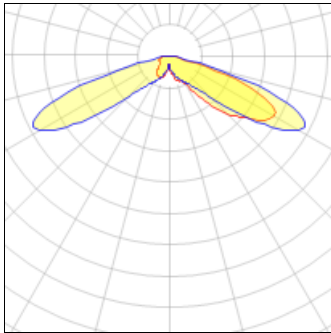

Product data sheet

PMM MESA
PMM-SA2D-730-U-T4W
COOPER LIGHTING

IP
47

Die-cast aluminum housing and door, Lumens packages ranging from 3,000 - 29,000 lumens, Choice of 13 high-efficiency, patented AccuLED Optics™, Base casting slip fits over a standard 3" O.D. tenon, Wall, single and dual-mount configurations available, 10kV/10kA surge protection standard, LED fixture features a five-year warranty

Light output 1 (integrated)

Lamp type	LED	CCT	3000 K
Nominal lamp power	129 W	CRI	70
Total flux	12454 lm	LOR	100%
Luminous efficacy	97 lm/W	Total power	129 W

Mounting mode

Wall mounted

Shape and measurements

Height: 0.39 in

Diameter: 6.00 in

Adjustability

Fixed

Electric

System power: 129 W

Protection

IP: 47