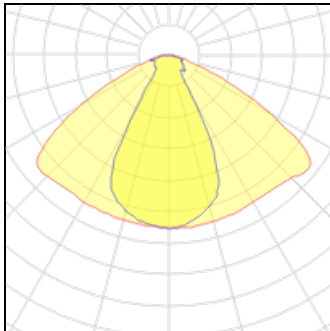

# Product data sheet

VARIO LIGHTING 7W/M 16\*12\*100MM 3000K CRI90 60D

LS1612LT

COLORS

IP  
40

1. Merge luminaire into architecture masterly to achieve frameless and full light look; 2. Multiple sizes, satisfy various installation needs; 3. Direct & indirect light emission, multiple optics for various scenes requirements; 4. A wealth of models, integrate light with wall, gypsum line, skirt line, wall corner and floor;

## Light output 1 (integrated)

Lamp type	LED	CCT	3040 K
Nominal lamp power	0.7 W	CRI	93
Total flux	72 lm	LOR	100%
Luminous efficacy	103 lm/W	Total power	0.7 W

## Shape and measurements

Length: 0.63 in

Width: 3.94 in

Height: 0.47 in