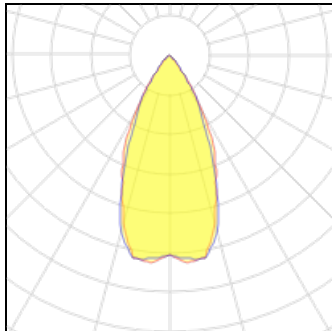

Product data sheet

P. THIRTY SUSPENSION SILVER OBD

P30H118-9006C1940V3K

PLANLICHT

LED very high output 4000K CRI90 42W 2514lm <https://katalog.planlicht.com/en-us/fam-p-thirty/>

Light output 1 (integrated)

Lamp type	LED	CCT	4000 K
Nominal lamp power	42 W	CRI	90
Total flux	2514 lm	LOR	100%
Luminous efficacy	60 lm/W	Total power	42 W

Mounting mode

Pendant

Shape and measurements

Length: 46.73 in

Width: 1.22 in

Height: 1.38 in