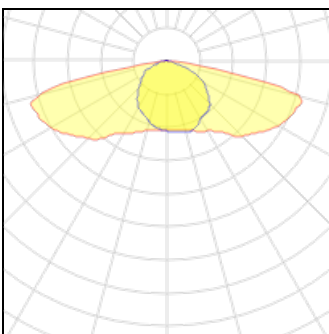

1 x LED			
Nominal lamp power	130 W	LOR	100%
Lamp flux	16500 lm	Total flux	16500 lm
Luminous efficacy	127 lm/W	Total power	130 W
CCT	3000 K		
CRI	80		

Mounting mode

Ceiling mounted, Pole top mounted

Shape and measurements

Length: 26.54 in

Width: 12.09 in

Height: 4.80 in

Electric

System power: 123.1-153.6 W

Appliance Class: 0