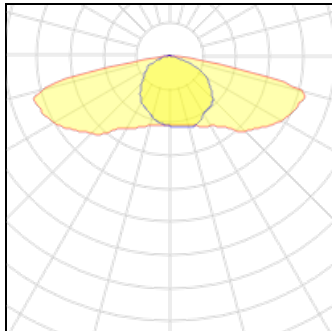

Light output 1

1 x LED

Nominal lamp power	145.5 W	LOR	100%
Lamp flux	19500 lm	Total flux	19500 lm
Luminous efficacy	134 lm/W	Total power	145.5 W
CCT	4000 K		
CRI	80		

1 x LED

Nominal lamp power	153.6 W	LOR	100%
Lamp flux	19500 lm	Total flux	19500 lm
Luminous efficacy	127 lm/W	Total power	153.6 W
CCT	3000 K		
CRI	80		

1 x LED

Nominal lamp power	138 W	LOR	100%
Lamp flux	18500 lm	Total flux	18500 lm
Luminous efficacy	134 lm/W	Total power	138 W
CCT	4000 K		
CRI	80		

1 x LED			
Nominal lamp power	145.8 W	LOR	100%
Lamp flux	18500 lm	Total flux	18500 lm
Luminous efficacy	127 lm/W	Total power	145.8 W
CCT	3000 K		
CRI	80		

Mounting mode

Ceiling mounted, Pole top mounted

Shape and measurements

Length: 26.54 in

Width: 12.09 in

Height: 4.80 in

Electric

System power: 123.1-153.6 W