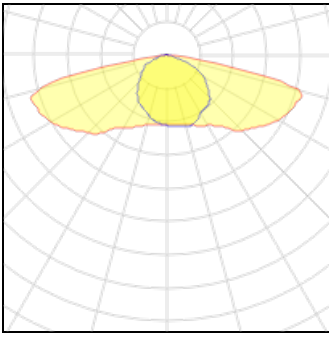

Light output 1

1 x LED

Nominal lamp power	145.5 W	LOR	100%
Lamp flux	19500 lm	Total flux	19500 lm
Luminous efficacy	134 lm/W	Total power	145.5 W
CCT	4000 K		
CRI	80		

1 x LED

Nominal lamp power	153.6 W	LOR	100%
Lamp flux	19500 lm	Total flux	19500 lm
Luminous efficacy	127 lm/W	Total power	153.6 W
CCT	3000 K		
CRI	80		

1 x LED

Nominal lamp power	138 W	LOR	100%
Lamp flux	18500 lm	Total flux	18500 lm
Luminous efficacy	134 lm/W	Total power	138 W
CCT	4000 K		
CRI	80		

1 x LED			
Nominal lamp power	145.8 W	LOR	100%
Lamp flux	18500 lm	Total flux	18500 lm
Luminous efficacy	127 lm/W	Total power	145.8 W
CCT	3000 K		
CRI	80		

1 x LED			
Nominal lamp power	130.6 W	LOR	100%
Lamp flux	17500 lm	Total flux	17500 lm
Luminous efficacy	134 lm/W	Total power	130.6 W
CCT	4000 K		
CRI	80		

1 x LED			
Nominal lamp power	137.9 W	LOR	100%
Lamp flux	17500 lm	Total flux	17500 lm
Luminous efficacy	127 lm/W	Total power	137.9 W
CCT	3000 K		
CRI	80		