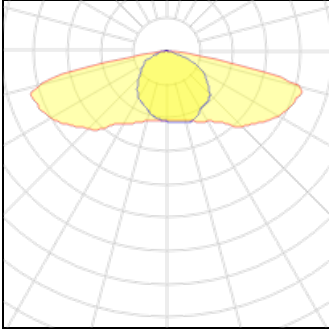

Light output 1

1 x LED

Nominal lamp power	145.5 W	LOR	100%
Lamp flux	19500 lm	Total flux	19500 lm
Luminous efficacy	134 lm/W	Total power	145.5 W
CCT	4000 K		
CRI	80		

1 x LED

Nominal lamp power	153.6 W	LOR	100%
Lamp flux	19500 lm	Total flux	19500 lm
Luminous efficacy	127 lm/W	Total power	153.6 W
CCT	3000 K		
CRI	80		

1 x LED

Nominal lamp power	138 W	LOR	100%
Lamp flux	18500 lm	Total flux	18500 lm
Luminous efficacy	134 lm/W	Total power	138 W
CCT	4000 K		
CRI	80		

1 x LED			
Nominal lamp power	145.8 W	LOR	100%
Lamp flux	18500 lm	Total flux	18500 lm
Luminous efficacy	127 lm/W	Total power	145.8 W
CCT	3000 K		
CRI	80		

1 x LED			
Nominal lamp power	130.6 W	LOR	100%
Lamp flux	17500 lm	Total flux	17500 lm
Luminous efficacy	134 lm/W	Total power	130.6 W
CCT	4000 K		
CRI	80		

1 x LED			
Nominal lamp power	137.9 W	LOR	100%
Lamp flux	17500 lm	Total flux	17500 lm
Luminous efficacy	127 lm/W	Total power	137.9 W
CCT	3000 K		
CRI	80		