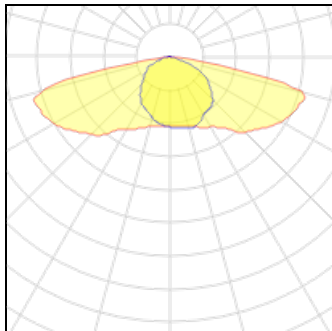

Light output 1

1 x LED

Nominal lamp power	145.5 W	LOR	100%
Lamp flux	19500 lm	Total flux	19500 lm
Luminous efficacy	134 lm/W	Total power	145.5 W
CCT	4000 K		
CRI	80		

1 x LED

Nominal lamp power	153.6 W	LOR	100%
Lamp flux	19500 lm	Total flux	19500 lm
Luminous efficacy	127 lm/W	Total power	153.6 W
CCT	3000 K		
CRI	80		

1 x LED

Nominal lamp power	138 W	LOR	100%
Lamp flux	18500 lm	Total flux	18500 lm
Luminous efficacy	134 lm/W	Total power	138 W
CCT	4000 K		
CRI	80		

1 x LED			
Nominal lamp power	145.8 W	LOR	100%
Lamp flux	18500 lm	Total flux	18500 lm
Luminous efficacy	127 lm/W	Total power	145.8 W
CCT	3000 K		
CRI	80		