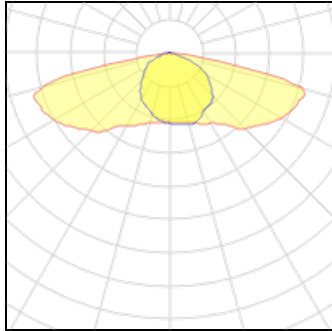

Light output 1

1 x LED

Nominal lamp power	145.5 W	LOR	100%
Lamp flux	19500 lm	Total flux	19500 lm
Luminous efficacy	134 lm/W	Total power	145.5 W
CCT	4000 K		
CRI	80		

1 x LED

Nominal lamp power	153.6 W	LOR	100%
Lamp flux	19500 lm	Total flux	19500 lm
Luminous efficacy	127 lm/W	Total power	153.6 W
CCT	3000 K		
CRI	80		

1 x LED

Nominal lamp power	138 W	LOR	100%
Lamp flux	18500 lm	Total flux	18500 lm
Luminous efficacy	134 lm/W	Total power	138 W
CCT	4000 K		
CRI	80		

1 x LED			
Nominal lamp power	145.8 W	LOR	100%
Lamp flux	18500 lm	Total flux	18500 lm
Luminous efficacy	127 lm/W	Total power	145.8 W
CCT	3000 K		
CRI	80		

Mounting mode

Ceiling mounted, Pole top mounted

Shape and measurements

Length: 26.54 in

Width: 12.09 in

Height: 4.80 in

Electric

System power: 123.1-153.6 W