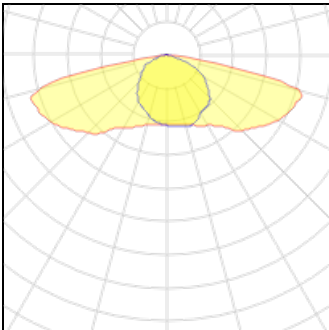

Light output 1

1 x LED

Nominal lamp power	145.5 W	LOR	100%
Lamp flux	19500 lm	Total flux	19500 lm
Luminous efficacy	134 lm/W	Total power	145.5 W
CCT	4000 K		
CRI	80		

1 x LED

Nominal lamp power	153.6 W	LOR	100%
Lamp flux	19500 lm	Total flux	19500 lm
Luminous efficacy	127 lm/W	Total power	153.6 W
CCT	3000 K		
CRI	80		

1 x LED

Nominal lamp power	138 W	LOR	100%
Lamp flux	18500 lm	Total flux	18500 lm
Luminous efficacy	134 lm/W	Total power	138 W
CCT	4000 K		
CRI	80		

1 x LED			
Nominal lamp power	145.8 W	LOR	100%
Lamp flux	18500 lm	Total flux	18500 lm
Luminous efficacy	127 lm/W	Total power	145.8 W
CCT	3000 K		
CRI	80		

1 x LED			
Nominal lamp power	130.6 W	LOR	100%
Lamp flux	17500 lm	Total flux	17500 lm
Luminous efficacy	134 lm/W	Total power	130.6 W
CCT	4000 K		
CRI	80		

1 x LED			
Nominal lamp power	137.9 W	LOR	100%
Lamp flux	17500 lm	Total flux	17500 lm
Luminous efficacy	127 lm/W	Total power	137.9 W
CCT	3000 K		
CRI	80		