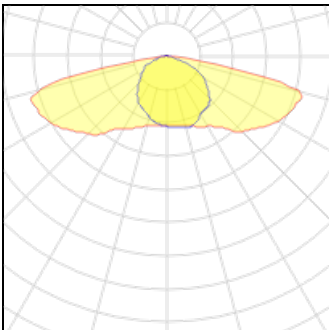

Light output 1

1 x LED

Nominal lamp power	145.5 W	LOR	100%
Lamp flux	19500 lm	Total flux	19500 lm
Luminous efficacy	134 lm/W	Total power	145.5 W
CCT	4000 K		
CRI	80		

1 x LED

Nominal lamp power	153.6 W	LOR	100%
Lamp flux	19500 lm	Total flux	19500 lm
Luminous efficacy	127 lm/W	Total power	153.6 W
CCT	3000 K		
CRI	80		

1 x LED

Nominal lamp power	138 W	LOR	100%
Lamp flux	18500 lm	Total flux	18500 lm
Luminous efficacy	134 lm/W	Total power	138 W
CCT	4000 K		
CRI	80		

1 x LED			
Nominal lamp power	145.8 W	LOR	100%
Lamp flux	18500 lm	Total flux	18500 lm
Luminous efficacy	127 lm/W	Total power	145.8 W
CCT	3000 K		
CRI	80		

1 x LED			
Nominal lamp power	130.6 W	LOR	100%
Lamp flux	17500 lm	Total flux	17500 lm
Luminous efficacy	134 lm/W	Total power	130.6 W
CCT	4000 K		
CRI	80		

1 x LED			
Nominal lamp power	137.9 W	LOR	100%
Lamp flux	17500 lm	Total flux	17500 lm
Luminous efficacy	127 lm/W	Total power	137.9 W
CCT	3000 K		
CRI	80		