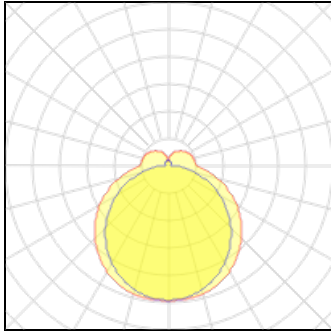

Product data sheet

DESIGN BASE LIGHT
ERK1003W_RAD809WWA
ENDO

Light output 1 (integrated)

Lamp type	LED	CCT	3500 K
Nominal lamp power	19 W	CRI	82
Total flux	2470 lm	LOR	101%
Luminous efficacy	130 lm/W	ULOR	17%
		Total power	19 W

Mounting mode

Ceiling recessed

Electric

System power: 19 W

Shape and measurements

Length: 25.20 in

Width: 2.83 in

Height: 2.40 in