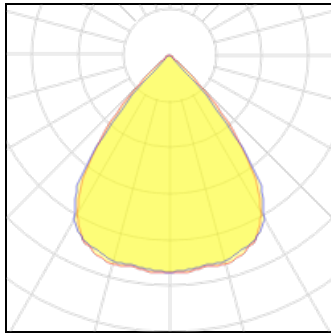

Product data sheet

ISA
3020
TEC-MAR

IP
40

Multi-installation LED fitting, suitable for recessed installation in false ceiling with visible structure 15/24mm, surface mounting or suspended (suspension kit needed). Steel sheet body, painted with embossed white anti-yellowing epoxypolyester powder, including phosphating and degreasing pre-treatment. Electronic driver 220-240V 50/60 Hz. Manufactured in accordance with EN / IEC 60598-1.

Light output 1 (integrated)

Lamp type	LED	CCT	4000 K
Nominal lamp power	32 W	CRI	80
Total flux	163 lm	LOR	100%
Luminous efficacy	5 lm/W	Total power	32 W

Mounting mode

Ceiling recessed

Shape and measurements

Length: 23.43 in

Width: 23.43 in

Height: 1.38 in

Adjustability

Fixed

Electric

System power: 32 W

Protection