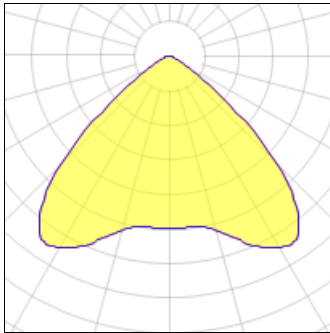

Product data sheet

STEELER LED HIGH BAY

SSLED-LD5-15-W-UNV-L835-CD1-SA23-U

COOPER LIGHTING

IP
47

Compact, lightweight design for ease of installation, Available in 7 lumen packages up to 36,000 lumens, High-Performance efficacy up to 152 lm/W, Occupancy and daylight sensor for added savings, Lumen Maintenance – L88 at 60,000 hours, Industry leading optics in narrow, medium, and wide distribution, 0-10V Dimming driver standard

Light output 1 (integrated)

Lamp type	LED	CCT	3500 K
Nominal lamp power	110.74 W	CRI	80
Total flux	13561 lm	LOR	100%
Luminous efficacy	122 lm/W	Total power	110.74 W

Mounting mode

Ceiling mounted, Pendant

Shape and measurements

Height: 0.39 in

Diameter: 16.92 in

Adjustability

Fixed

Electric

System power: 110.74 W

Protection