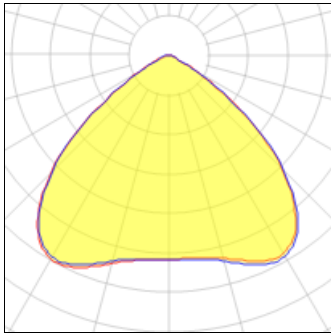

Product data sheet

VIGILANT LED FLOODLIGHT 54000 LUMENS, MEDIUM DISTRIBUTION, CLEAR TEMPERED GLASS LENS
FLEBM0MC2NG
DIALIGHT

Vigilant LED Floodlight 54,000 Lumens 424 Watts 100-277V AC, 120-250V DC Cool White, 80CRI Clear Tempered Glass Lens CE IK05 Medium (92° Beam Angle) Distribution IP66

Light output 1 (integrated)

Lamp type	LED	CCT	5181 K
Nominal lamp power	420.5 W	CRI	80
Total flux	53313 lm	LOR	100%
Luminous efficacy	127 lm/W	Total power	420.5 W

Mounting mode

Pendant

Shape and measurements

Length: 32.28 in

Width: 18.19 in

Height: 5.39 in

Adjustability

Rotatable, Tilttable

Electric

System power: 420.5 W

Voltage: 240 V AC, 120 V AC, 277 V AC, 110 V AC, 230 V AC