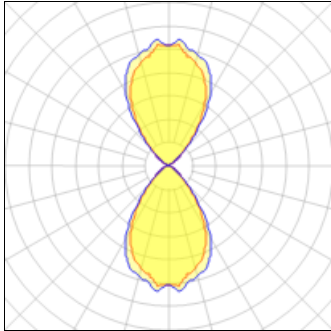

Product data sheet

VEDETTE_R | LLG
96146W60
LINEA LIGHT GROUP

Vedette-R | Wall Lights | powerLED 26 W 350mA | CRI 80

Light output 1 (integrated)

Lamp type	LED	CCT	3000 K
Nominal lamp power	30.95 W	CRI	80
Total flux	2728 lm	LOR	100%
Luminous efficacy	88 lm/W	ULOR	50%
		Total power	30.95 W

Mounting mode

Wall mounted

Shape and measurements

Height: 3.94 in

Diameter: 3.94 in

Adjustability

Fixed

Electric