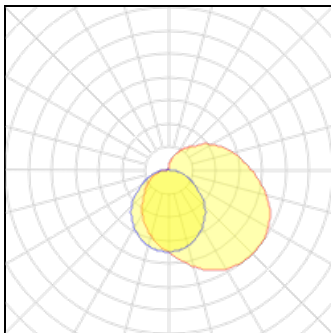

Product data sheet

FEMTOLINE 25 TP - PROFILE

381 01 00 00

DELTA LIGHT

381 01 00 00 FEMTOLINE 25 TP - PROFILE

Light output 1

1 x LED

Nominal lamp power 2 W
 Lamp flux 244 lm
 Luminous efficacy 122 lm/W
 CCT 4000 K
 CRI 90

LOR 73%
 Total flux 178 lm
 Total power 2.4 W

1 x LED

Nominal lamp power 2 W
 Lamp flux 244 lm
 Luminous efficacy 122 lm/W
 CCT 4000 K
 CRI 90

LOR 73%
 Total flux 178 lm
 Total power 2.4 W

1 x LED

Nominal lamp power 1.5 W
 Lamp flux 181 lm
 Luminous efficacy 121 lm/W
 CCT 4000 K
 CRI 90

LOR 73%
 Total flux 132 lm
 Total power 1.8 W

1 x LED

Nominal lamp power
Lamp flux
Luminous efficacy
CCT
CRI

1.5 W
181 lm
121 lm/W
4000 K
90

LOR
Total flux
Total power

73%
132 lm
1.8 W

Mounting mode

Ceiling mounted, Floor mounted

Shape and measurements

Length: 3.94 in
Width: 0.98 in
Height: 1.18 in
Weight: 0.7 kg

Electric

System power: 1.8-2.4 W
Appliance Class: II

Protection

Designation labels: CE