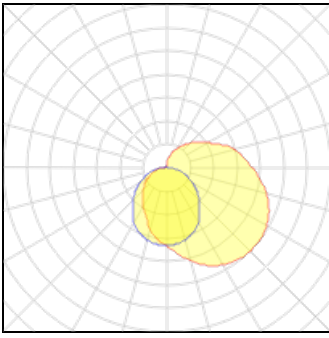

Product data sheet

FEMTOLINE 25 TP - PROFILE

381 01 00 00

DELTA LIGHT

381 01 00 00 FEMTOLINE 25 TP - PROFILE

Light output 1

1 x LED

Nominal lamp power 2 W
 Lamp flux 244 lm
 Luminous efficacy 122 lm/W
 CCT 4000 K
 CRI 90

LOR 73%
 Total flux 178 lm
 Total power 2.4 W

1 x LED

Nominal lamp power 2 W
 Lamp flux 244 lm
 Luminous efficacy 122 lm/W
 CCT 4000 K
 CRI 90

LOR 73%
 Total flux 178 lm
 Total power 2.4 W

1 x LED

Nominal lamp power 1.5 W
 Lamp flux 181 lm
 Luminous efficacy 121 lm/W
 CCT 4000 K
 CRI 90

LOR 73%
 Total flux 132 lm
 Total power 1.8 W

1 x LED

Nominal lamp power
Lamp flux
Luminous efficacy
CCT
CRI

1.5 W
181 lm
121 lm/W
4000 K
90

LOR
Total flux
Total power

73%
132 lm
1.8 W

Mounting mode

Ceiling mounted, Floor mounted

Shape and measurements

Length: 3.94 in
Width: 0.98 in
Height: 1.18 in
Weight: 0.7 kg

Electric

System power: 1.8-2.4 W
Appliance Class: II

Protection

Designation labels: CE