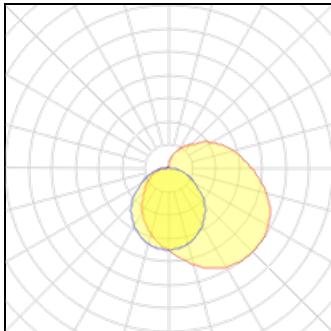

Product data sheet

FEMTOLINE 25 TP - PROFILE

381 01 00 00

DELTA LIGHT

381 01 00 00 FEMTOLINE 25 TP - PROFILE

Light output 1

1 x LED

Nominal lamp power 2 W
 Lamp flux 244 lm
 Luminous efficacy 122 lm/W
 CCT 4000 K
 CRI 90

LOR 73%
 Total flux 178 lm
 Total power 2.4 W

1 x LED

Nominal lamp power 2 W
 Lamp flux 244 lm
 Luminous efficacy 122 lm/W
 CCT 4000 K
 CRI 90

LOR 73%
 Total flux 178 lm
 Total power 2.4 W

1 x LED

Nominal lamp power 1.5 W
 Lamp flux 181 lm
 Luminous efficacy 121 lm/W
 CCT 4000 K
 CRI 90

LOR 73%
 Total flux 132 lm
 Total power 1.8 W

1 x LED

Nominal lamp power
 Lamp flux
 Luminous efficacy
 CCT
 CRI

1.5 W
 181 lm
 121 lm/W
 4000 K
 90

LOR
 Total flux
 Total power

73%
 132 lm
 1.8 W

Mounting mode