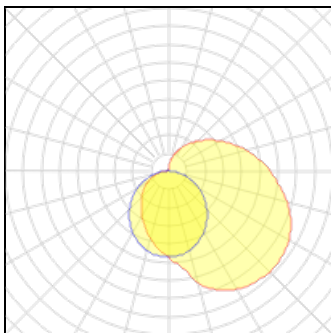

Product data sheet

FEMTOLINE 25 TP - PROFILE

381 01 00 00

DELTA LIGHT

381 01 00 00 FEMTOLINE 25 TP - PROFILE

Light output 1

1 x LED

Nominal lamp power 2 W
 Lamp flux 244 lm
 Luminous efficacy 122 lm/W
 CCT 4000 K
 CRI 90

LOR 73%
 Total flux 178 lm
 Total power 2.4 W

1 x LED

Nominal lamp power 2 W
 Lamp flux 244 lm
 Luminous efficacy 122 lm/W
 CCT 4000 K
 CRI 90

LOR 73%
 Total flux 178 lm
 Total power 2.4 W

1 x LED

Nominal lamp power 1.5 W
 Lamp flux 181 lm
 Luminous efficacy 121 lm/W
 CCT 4000 K
 CRI 90

LOR 73%
 Total flux 132 lm
 Total power 1.8 W

1 x LED

Nominal lamp power
Lamp flux
Luminous efficacy
CCT
CRI

1.5 W
181 lm
121 lm/W
4000 K
90

LOR
Total flux
Total power

73%
132 lm
1.8 W

Mounting mode

Ceiling mounted, Floor mounted

Shape and measurements

Length: 3.94 in
Width: 0.98 in
Height: 1.18 in
Weight: 0.7 kg

Electric

System power: 1.8-2.4 W
Appliance Class: II

Protection

Designation labels: CE