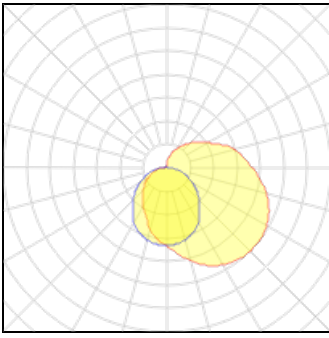

Product data sheet

FEMTOLINE 25 TP - PROFILE

381 01 00 00

DELTA LIGHT

381 01 00 00 FEMTOLINE 25 TP - PROFILE

Light output 1

1 x LED

Nominal lamp power 2 W
 Lamp flux 244 lm
 Luminous efficacy 122 lm/W
 CCT 4000 K
 CRI 90

LOR 73%
 Total flux 178 lm
 Total power 2.4 W

1 x LED

Nominal lamp power 2 W
 Lamp flux 244 lm
 Luminous efficacy 122 lm/W
 CCT 4000 K
 CRI 90

LOR 73%
 Total flux 178 lm
 Total power 2.4 W

1 x LED

Nominal lamp power 1.5 W
 Lamp flux 181 lm
 Luminous efficacy 121 lm/W
 CCT 4000 K
 CRI 90

LOR 73%
 Total flux 132 lm
 Total power 1.8 W

1 x LED

Nominal lamp power
 Lamp flux
 Luminous efficacy
 CCT
 CRI

1.5 W
 181 lm
 121 lm/W
 4000 K
 90

LOR
 Total flux
 Total power

73%
 132 lm
 1.8 W

Mounting mode