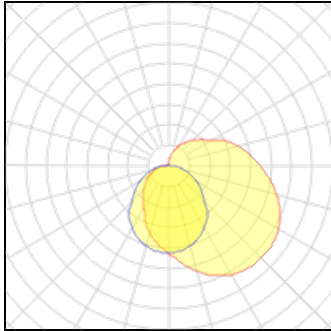

Product data sheet

FEMTOLINE 25 TP - PROFILE

381 01 00 00

DELTA LIGHT

381 01 00 00 FEMTOLINE 25 TP - PROFILE

Light output 1

1 x LED

Nominal lamp power 2 W
 Lamp flux 244 lm
 Luminous efficacy 122 lm/W
 CCT 4000 K
 CRI 90

LOR 73%
 Total flux 178 lm
 Total power 2.4 W

1 x LED

Nominal lamp power 2 W
 Lamp flux 244 lm
 Luminous efficacy 122 lm/W
 CCT 4000 K
 CRI 90

LOR 73%
 Total flux 178 lm
 Total power 2.4 W

1 x LED

Nominal lamp power 1.5 W
 Lamp flux 181 lm
 Luminous efficacy 121 lm/W
 CCT 4000 K
 CRI 90

LOR 73%
 Total flux 132 lm
 Total power 1.8 W

1 x LED

Nominal lamp power
 Lamp flux
 Luminous efficacy
 CCT
 CRI

1.5 W
 181 lm
 121 lm/W
 4000 K
 90

LOR
 Total flux
 Total power

73%
 132 lm
 1.8 W

Mounting mode