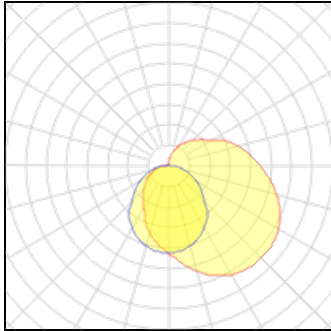

Product data sheet

FEMTOLINE 25 TP - PROFILE

381 01 00 00

DELTA LIGHT

381 01 00 00 FEMTOLINE 25 TP - PROFILE

Light output 1

1 x LED

Nominal lamp power 2 W
 Lamp flux 244 lm
 Luminous efficacy 122 lm/W
 CCT 4000 K
 CRI 90

LOR 73%
 Total flux 178 lm
 Total power 2.4 W

1 x LED

Nominal lamp power 2 W
 Lamp flux 244 lm
 Luminous efficacy 122 lm/W
 CCT 4000 K
 CRI 90

LOR 73%
 Total flux 178 lm
 Total power 2.4 W

1 x LED

Nominal lamp power 1.5 W
 Lamp flux 181 lm
 Luminous efficacy 121 lm/W
 CCT 4000 K
 CRI 90

LOR 73%
 Total flux 132 lm
 Total power 1.8 W

1 x LED

Nominal lamp power
Lamp flux
Luminous efficacy
CCT
CRI

1.5 W
181 lm
121 lm/W
4000 K
90

LOR
Total flux
Total power

73%
132 lm
1.8 W

Mounting mode

Ceiling mounted, Floor mounted

Shape and measurements

Length: 3.94 in
Width: 0.98 in
Height: 1.18 in
Weight: 0.7 kg

Electric

System power: 1.8-2.4 W
Appliance Class: II

Protection

Designation labels: CE