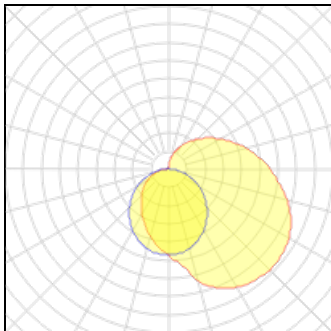

Product data sheet

FEMTOLINE 25 TP - PROFILE

381 01 00 00

DELTA LIGHT

381 01 00 00 FEMTOLINE 25 TP - PROFILE

Light output 1

1 x LED

Nominal lamp power 2 W
 Lamp flux 244 lm
 Luminous efficacy 122 lm/W
 CCT 4000 K
 CRI 90

LOR 73%
 Total flux 178 lm
 Total power 2.4 W

1 x LED

Nominal lamp power 2 W
 Lamp flux 244 lm
 Luminous efficacy 122 lm/W
 CCT 4000 K
 CRI 90

LOR 73%
 Total flux 178 lm
 Total power 2.4 W

1 x LED

Nominal lamp power 1.5 W
 Lamp flux 181 lm
 Luminous efficacy 121 lm/W
 CCT 4000 K
 CRI 90

LOR 73%
 Total flux 132 lm
 Total power 1.8 W

1 x LED

Nominal lamp power
 Lamp flux
 Luminous efficacy
 CCT
 CRI

1.5 W
 181 lm
 121 lm/W
 4000 K
 90

LOR
 Total flux
 Total power

73%
 132 lm
 1.8 W

Mounting mode