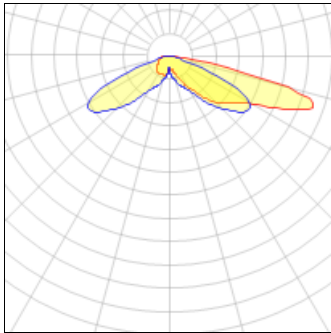

Product data sheet

MSA MESA LED
MSA-SA4C-760-U-T4FT
COOPER LIGHTING

IP
47

Die-cast aluminum housing and door, Lumens packages ranging from 3,000 - 29,000 lumens, Choice of 13 high-efficiency, patented AccuLED Optics™, Base casting slip fits over a standard 3" O.D. tenon, Wall, single and dual-mount configurations available, 10kV/10vKA surge protection standard, LED fixture features a five-year warranty

Light output 1 (integrated)

Lamp type	LED	CCT	5700 K
Nominal lamp power	225 W	CRI	70
Total flux	24118 lm	LOR	100%
Luminous efficacy	107 lm/W	Total power	225 W

Mounting mode

Wall mounted

Shape and measurements

Height: 0.39 in

Diameter: 6.00 in

Adjustability

Fixed

Electric

System power: 225 W

Protection

IP: 47