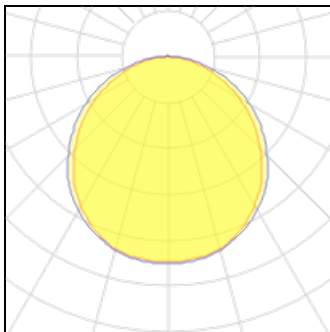

Product data sheet

LED SQUARE RECESSED MINI PANEL 12W 2800K

SPL-12V

MPE

- Square shape - Recessed - mounted on ceiling - Size: 170 x170 x 25 mm - Cut out:150 x 150mm - Light frame made of anti-oxidation aluminum alloy - Light guide plate made of PMMA plastic for uniform light distribution - Detachable driver for easy connection, Integrated driver EMC. - Voltage: 100-240VAC - Power: 12W - Power Factor (PF): >0.5 - Luminance: 950 lm - Color Temperature (CCT): 2800-3200K - RA >80 High Color Rendering Index - Beam angle: 110° - Chip LED: SMD 2835 - Life Time: 30,000 hours - Instant Light: 0s - European Standard CE - RoHS

Light output 1

1 x LED

Nominal lamp power	12 W	LOR	103%
Lamp flux	950 lm	Total flux	974 lm
Luminous efficacy	81 lm/W	Total power	12 W
CCT	2800 K		
CRI	82		

Mounting mode

Ceiling mounted

Shape and measurements

Length: 6.69 in

Width: 6.69 in

Height: 0.79 in

Adjustability

Fixed

Electric

System power: 12 W

Protection