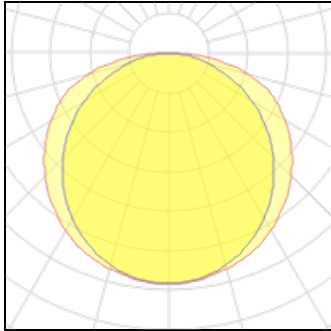

Product data sheet

BASE LIGHT
ERK9109WA_FAD530D
ENDO

Light output 1

2 x LED			
Nominal lamp power	20.7 W	LOR	94%
Lamp flux	2964 lm	Total flux	5544 lm
Luminous efficacy	143 lm/W	Total power	41.4 W
CCT	6500 K		
CRI	82		

Mounting mode

Ceiling mounted

Electric

System power: 41.4 W

Shape and measurements

Length: 49.76 in

Width: 9.84 in

Height: 1.97 in