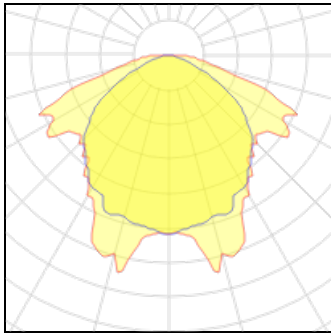

# Product data sheet

AME2 NM3 LE3  
AME2 EMERGENCY  
DEXTRA

AME2 LED - IP65, IK07. Non-Maintained 3hr emergency luminaire, robust polycarbonate body and lens, white finish with clear reeded diffuser. Options: LS3 - Lithium Selftest (171 lumens output) LA3 - Lithium Autotest (171 lumens output) CB - Please specify 50v, 110v or 230v when ordering AME ELK - Emergency Legend Kit AME ELK ISO - Emergency Legend kit ISO 7010

## Light output 1 (integrated, emergency)

Lamp type	LED	CCT	4000 K
Nominal lamp power	2.5 W	CRI	80
Total flux	171 lm	LOR	100%
Luminous efficacy	68 lm/W	Total power	2.5 W

## Shape and measurements

Length: 13.86 in

Width: 4.33 in

Height: 2.56 in