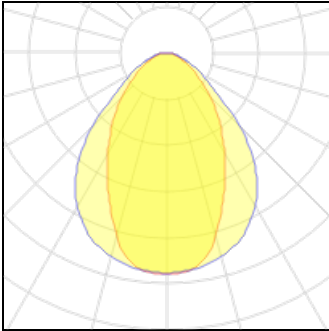

Product data sheet

L.FUSION50SEAL
LXS50E-388401-HXXXM
LUX-IT

recessed mounted direct LED luminaire;

Light output 1 (integrated)

Lamp type	LED	CCT	4000 K
Nominal lamp power	92.6 W	CRI	80
Total flux	10118 lm	LOR	100%
Luminous efficacy	109 lm/W	Total power	92.6 W

Mounting mode

Ceiling recessed

Shape and measurements

Length: 152.52 in

Width: 2.48 in

Height: 3.03 in

Adjustability

Fixed