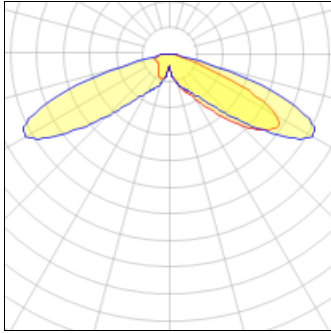

Product data sheet

MSA MESA LED
MSA-SA2D-830-U-T3
COOPER LIGHTING

IP
47

Die-cast aluminum housing and door, Lumens packages ranging from 3,000 - 29,000 lumens, Choice of 13 high-efficiency, patented AccuLED Optics™, Base casting slip fits over a standard 3" O.D. tenon, Wall, single and dual-mount configurations available, 10kV/10vKA surge protection standard, LED fixture features a five-year warranty

Light output 1 (integrated)

Lamp type	LED	CCT	3000 K
Nominal lamp power	129 W	CRI	80
Total flux	10702 lm	LOR	100%
Luminous efficacy	83 lm/W	Total power	129 W

Mounting mode

Wall mounted

Shape and measurements

Height: 0.39 in

Diameter: 6.00 in

Adjustability

Fixed

Electric

System power: 129 W

Protection

IP: 47