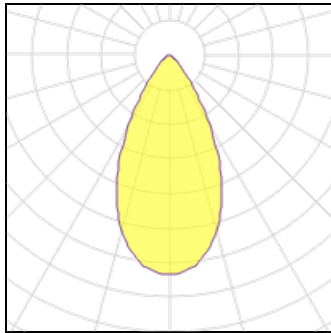

Product data sheet

CL-SIMPLE-R78-9W DAY4000 (BK, 45 DEG)

026871

ARLIGHT RUS LLC

IP
20

Recessed rotating ceiling light. Power 9W, color DAY 4000K, luminous flux 630lm, angle 45°, RA>90. The case is black. Power supply AC180-240V. Dimensions DxH Ø78x90mm. Installation in Ø70mm hole. Driver included (30-45V, 220mA).

Light output 1 (integrated)

Lamp type	LED	CCT	4000 K
Nominal lamp power	9 W	CRI	90
Total flux	630 lm	LOR	100%
Luminous efficacy	70 lm/W	Total power	9 W

Mounting mode

Ceiling recessed

Shape and measurements

Height: 3.54 in

Diameter: 3.07 in

Adjustability

Rotatable, Tilttable, Cardanic

Electric

System power: 9 W

Protection

IP: 20