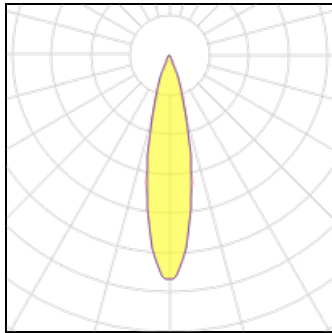

Product data sheet

M5 - RECESSED - UGR<lt/>16 3000K CRI 90 12W CLD WHITE
22190105-39
DISANO

Housing: in steel plate. Optics: anti-glare for improved visual comfort. : UGR<lt/>19, according to standard EN 12464. Coating: epoxy polyester powder coating resistant to UV rays. Heat Sink: built-in. Low flicker: luminaire with very low flicker: evenly distributed light for greater visual safety. Photobiological risk: exempt risk group according to EN62471. : EN60598-1. With degree of protection according to EN60529. Equipment: galvanised steel wire springs for false ceiling mounting. On request: version with 15° or 30° beams. Available with different aesthetic finishes to create surprising lighting effects.

Light output 1

1 x LED

Nominal lamp power	12 W	LOR	100%
Lamp flux	962 lm	Total flux	962 lm
Luminous efficacy	80 lm/W	Total power	12 W
CCT	3000 K		
CRI	90		

Mounting mode

Ceiling recessed

Shape and measurements

Length: 5.83 in

Width: 1.97 in

Height: 2.56 in

Adjustability

Fixed

Design

Material impression: Aluminum

Color of housing: White