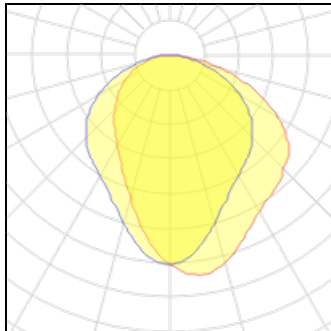

# Product data sheet

PKWM-ANG-Y4HD-32LED-4K-500

CURRENT

IP  
66

Parkway Square is scaled in two sizes of luminaires and allows you to mix-and-match between four optical systems, and three hood styles. Reliable, uniform, glare free illumination, 0-10V dimming ready, Integral surge suppression, Integral thermal protection,

## Light output 1 (integrated)

Lamp type	LED	CCT	4000 K
Nominal lamp power	50 W	CRI	70
Total flux	3815 lm	LOR	100%
Luminous efficacy	76 lm/W	Total power	50 W

## Shape and measurements

Length: 22.99 in

Width: 22.99 in

Height: 20.00 in