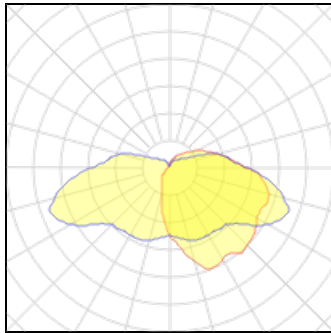

# Product data sheet

MERCIAN LED - 26W - 4000K

MER19104

THORLUX LIGHTING

IP  
65

Vandal resistant luminaires photometrically designed to achieve wide luminaire spacing. Die cast aluminium body and impact resistant, flame-retardant prismatic polycarbonate cover. New - LED version. Applications: walkways and entrance areas, commercial premises, educational institutes and hospital/healthcare buildings.

## Light output 1

1 x LED

Nominal lamp power	26 W	LOR	100%
Lamp flux	3330 lm	ULOR	23%
Luminous efficacy	111 lm/W	Total flux	3333 lm
CCT	4000 K	Total power	30 W
CRI	80		

## Shape and measurements

Length: 12.40 in

Width: 13.19 in

Height: 7.48 in