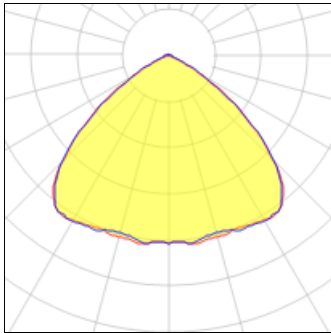

# Product data sheet

SAFESITE LED HIGH BAY 9650 LUMENS, MEDIUM DISTRIBUTION, TEMPERED GLASS LENS  
HEA9MC4DNKCG  
DIALIGHT

Safesite LED High Bay 9,650 Lumens 88 Watts 100-277V AC Cool White, 75CRI Tempered Glass Lens IECEx/ATEX Zones 1, 21 IECEx/ATEX Zones 2, 22 CE ABS Design Assessed: (pending) RoHS Compliant IECEx BAS 10.0074X BaseefaATEX0148X Ex II 2 GD Ex d\* IIB T4 Gb Ex tb IIC 135°C IK10 Medium Distribution IP66

## Light output 1 (integrated)

Lamp type	LED	CCT	5181 K
Nominal lamp power	89.2 W	CRI	75
Total flux	10128 lm	LOR	100%
Luminous efficacy	114 lm/W	Total power	89.2 W

## Shape and measurements

Length: 15.94 in

Width: 15.94 in

Height: 5.04 in