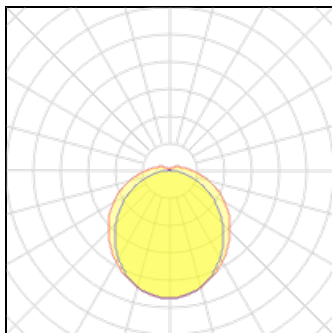

Product data sheet

PRIMA LED EX 2.5FT PCC 8000/840 DALI 3F M3HAT
12708
TREVOS

light fitting certified for environments with potentially explosive atmospheres created by gas, dust or flammable vapours, group II, category 3 (zone 2/22); for use in potentially explosive environments. For definition, see the assembly manual and certificate; optimal mounting height: 3 to 8 m; digitally dimmable DALI driver (AC/DC), backup power supply with self-test. and operating time 3 hrs.; emergency back-up power supply for permanent and emergency lighting, connected to L3 (lum. flux 440lm); Body: grey PC (high mechanical resistance, UV stability, RAL 7035); Diffuser: translucent PC (high mechanical resistance, UV stability); Reflector: steel sheet, white (RAL 9003); Clips: stainless steel + polyamide; Sealing: polyurethane (PUR), foam-filled base groove; Connection: screwless seven-pole terminal block, 7-wire connecting cabling for feed-through installation (1.5 mm² cross-section, 2.5 mm² available on demand); Power: 48,3 W; Luminaire flux: 7250 lm; Lifetime: L90/B10; 50000 hours; Impact strength: IK10; Ambient temperature: 5|45 °C; Weight: 4,8 kg;

Light output 1 (integrated, emergency)

Lamp type	LED	CCT	6500 K
Nominal lamp power	2 W	CRI	80
Total flux	440 lm	LOR	100%
Luminous efficacy	220 lm/W	ULOR	4%
		Total power	2 W

Light output 2 (integrated)

Lamp type	LED	CCT	4000 K
Nominal lamp power	48.3 W	CRI	80
Total flux	8330 lm	LOR	100%
Luminous efficacy	172 lm/W	ULOR	4%
		Total power	48.3 W