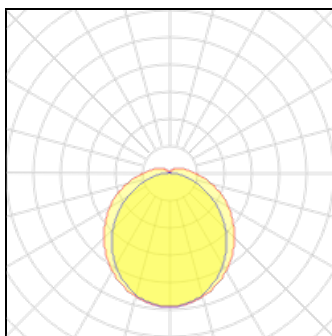

Product data sheet

PRIMA LED EX 2.5FT PCC 8000/840 DALI 3F M3HAT
12708
TREVOS

light fitting certified for environments with potentially explosive atmospheres created by gas, dust or flammable vapours, group II, category 3 (zone 2/22); for use in potentially explosive environments. For definition, see the assembly manual and certificate; optimal mounting height: 3 to 8 m; digitally dimmable DALI driver (AC/DC), backup power supply with self-test. and operating time 3 hrs.; emergency back-up power supply for permanent and emergency lighting, connected to L3 (lum. flux 440lm); Body: grey PC (high mechanical resistance, UV stability, RAL 7035); Diffuser: translucent PC (high mechanical resistance, UV stability); Reflector: steel sheet, white (RAL 9003); Clips: stainless steel + polyamide; Sealing: polyurethane (PUR), foam-filled base groove; Connection: screwless seven-pole terminal block, 7-wire connecting cabling for feed-through installation (1.5 mm² cross-section, 2.5 mm² available on demand); Power: 48,3 W; Luminaire flux: 7250 lm; Lifetime: L90/B10; 50000 hours; Impact strength: IK10; Ambient temperature: 5|45 °C; Weight: 4,8 kg;

Light output 1 (integrated, emergency)

Lamp type	LED	CCT	6500 K
Nominal lamp power	2 W	CRI	80
Total flux	440 lm	LOR	100%
Luminous efficacy	220 lm/W	ULOR	4%
		Total power	2 W

Light output 2 (integrated)

Lamp type	LED	CCT	4000 K
Nominal lamp power	48.3 W	CRI	80
Total flux	8330 lm	LOR	100%
Luminous efficacy	172 lm/W	ULOR	4%
		Total power	48.3 W

Mounting mode

Ceiling mounted

Shape and measurements

Length: 61.89 in

Width: 5.71 in

Height: 4.37 in

Electric

System power: 50.3 W