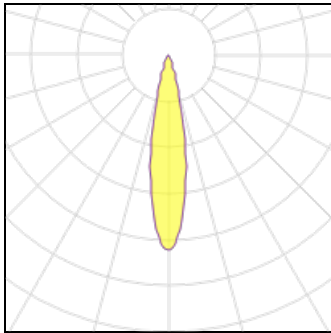

Product data sheet

ADJUSTABLE DOWNLIGHT
ERD7859SB_FX392NA_RB575C
ENDO

Light output 1

1 x LED

Nominal lamp power	10.4 W	LOR	64%
Lamp flux	829 lm	Total flux	528 lm
Luminous efficacy	80 lm/W	Total power	10.4 W
CCT	2700 K		
CRI	83		

Mounting mode

Ceiling recessed

Electric

System power: 10.4 W

Shape and measurements

Height: 4.29 in

Diameter: 3.35 in

Adjustability