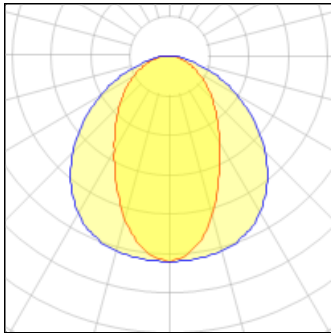

# Product data sheet

AREAMASTER GEN2 HL LED 30000 LUMENS 4000 K CCT NEMA 7 X 6 FROSTED GLASS  
 AMLHL2NF7  
 APPLETON (EMERSON EGS)

Areamaster LED Gen2 HL Flood light Series Pole Mount 30000 LUMENS, 4000 K CCT Yoke Mount BU-120-277 Vac, 50/60Hz, BH-347-480 Vac, 50/60Hz 3/4" NPT Hub NO OPTICS FROSTED GLASS Class I, Division 2, Groups A, B, C, D Class I, Zone 2 GROUP IIC TYPE 3R, 4, 4X IP66/67 Suitable for Use in Wet Locations Marine Outside (Salt Water) Refer to catalog for additional options Class I, Division 2, Groups A, B, C, D Class I, Zone 2 GROUP IIC TYPE 3R, 4, 4X IP66/67 Suitable for Use in Wet Locations Marine Outside (Salt Water) Refer to catalog for additional options

## Light output 1 (integrated)

Lamp type	LED	CCT	3783 K
Nominal lamp power	221.2 W	CRI	84
Total flux	20956 lm	LOR	100%
Luminous efficacy	95 lm/W	Total power	221.2 W

## Shape and measurements

Length: 8.00 in  
 Width: 7.50 in  
 Height: 5.12 in