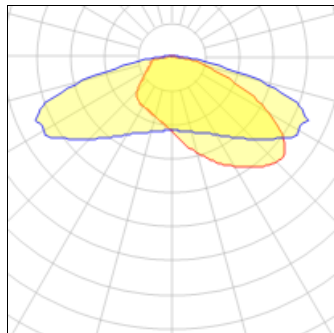

Product data sheet

MERCMASTER LED GEN3 11500 LUMEN NEMA TYPE III 5000 K CCT
 I/MLGAH13CD3
 APPLETON (EMERSON EGS)

Mercmaster LED Gen 3 Pendant/ Ceiling Mount 3/4" NPT Hub Diffused Polycarbonate Globe NEMA Type III 5000 K CCT/ 70 CRI Voltage- BU-120-277V, 50/60Hz, 125-300 Vdc BH-347-480 Vac, 50/60Hz Class I, Division 2, Groups A, B, C, D Class I, Zone 2, AEx ec IIC Zone 21, AEx tb IIIC Class I, Zone 2, Ex ec IIC Class II, Division 1, Group E, F, G Zone 20, Group IIIC Class II, Division 2, Group F, G Class III Simultaneous Exposure Type 3R,4, 4X IP66/ IP67 IK08 Suitable for Use in Wet Locations Marine Outside Type (Salt Water) DLC Qualified Product listed Refer to catalog for additional options

Light output 1 (integrated)

Lamp type	LED	CCT	5181 K
Nominal lamp power	96.6 W	CRI	70
Total flux	11731 lm	LOR	100%
Luminous efficacy	121 lm/W	Total power	96.6 W

Mounting mode

Ceiling mounted, Pendant

Shape and measurements

Height: 1.00 in

Diameter: 7.50 in

Adjustability

Fixed

Electric

System power: 96.6 W

Appliance Class: II

Protection