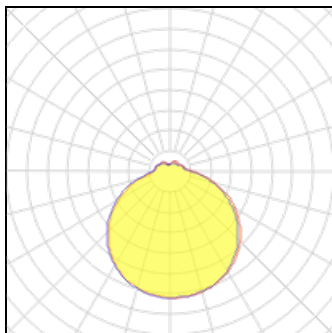

## Light output 1

1 x LED

Nominal lamp power	18 W	LOR	100%
Lamp flux	1650 lm	Total flux	1650 lm
Luminous efficacy	92 lm/W	Total power	18 W
CCT	6500 K		
CRI	80		

1 x LED

Nominal lamp power	18 W	LOR	100%
Lamp flux	1650 lm	Total flux	1650 lm
Luminous efficacy	92 lm/W	Total power	18 W
CCT	4000 K		
CRI	80		

1 x LED

Nominal lamp power	18 W	LOR	100%
Lamp flux	1650 lm	Total flux	1650 lm
Luminous efficacy	92 lm/W	Total power	18 W
CCT	3000 K		
CRI	80		

## Shape and measurements

Height: 2.60 in

Diameter: 12.99 in