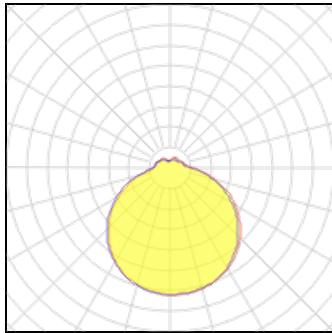

# Product data sheet

ECODISC II MIDI Ø 330 MM  
40009912  
PROLUMIA

IP  
44

Light source: SMD 2835 LED Beam angle: 120° Color temperature switchable:3000K/4000K/6500K Light output: 1650Lm Operating temperature: -20°C - +40°C Rated life hours:> 30,000 LED driver (included): CE Input: 220-240V AC 50/60Hz Electrical safety class:Class I Power factor: > 0.90

## Light output 1

1 x LED

Nominal lamp power	18 W	LOR	100%
Lamp flux	1650 lm	Total flux	1650 lm
Luminous efficacy	92 lm/W	Total power	18 W
CCT	6500 K		
CRI	80		

1 x LED

Nominal lamp power	18 W	LOR	100%
Lamp flux	1650 lm	Total flux	1650 lm
Luminous efficacy	92 lm/W	Total power	18 W
CCT	4000 K		
CRI	80		

## Shape and measurements

Height: 2.60 in

Diameter: 12.99 in