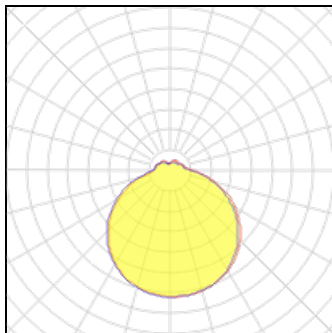

# Product data sheet

ECODISC II MIDI Ø 330 MM  
40009912  
PROLUMIA

IP  
44

Light source: SMD 2835 LED Beam angle: 120° Color temperature switchable:3000K/4000K/6500K Light output: 1650Lm Operating temperature: -20°C - +40°C Rated life hours:> 30,000 LED driver (included): CE Input: 220-240V AC 50/60Hz Electrical safety class:Class I Power factor: > 0.90

## Light output 1

1 x LED

Nominal lamp power	18 W	LOR	100%
Lamp flux	1650 lm	Total flux	1650 lm
Luminous efficacy	92 lm/W	Total power	18 W
CCT	6500 K		
CRI	80		

1 x LED

Nominal lamp power	18 W	LOR	100%
Lamp flux	1650 lm	Total flux	1650 lm
Luminous efficacy	92 lm/W	Total power	18 W
CCT	4000 K		
CRI	80		

## Shape and measurements

Height: 2.60 in

Diameter: 12.99 in