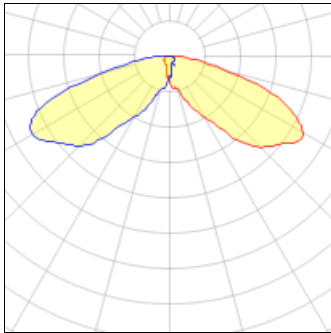

Product data sheet

PMM MESA
PMM-SA1C-740-U-SLR
COOPER LIGHTING

IP
47

Die-cast aluminum housing and door, Lumens packages ranging from 3,000 - 29,000 lumens, Choice of 13 high-efficiency, patented AccuLED Optics™, Base casting slip fits over a standard 3" O.D. tenon, Wall, single and dual-mount configurations available, 10kV/10vKA surge protection standard, LED fixture features a five-year warranty

Light output 1 (integrated)

| | | | |
|--------------------|---------|-------------|--------|
| Lamp type | LED | CCT | 4000 K |
| Nominal lamp power | 59 W | CRI | 70 |
| Total flux | 5373 lm | LOR | 100% |
| Luminous efficacy | 91 lm/W | Total power | 59 W |

Mounting mode

Wall mounted

Shape and measurements

Height: 0.39 in

Diameter: 6.00 in

Adjustability

Fixed

Electric