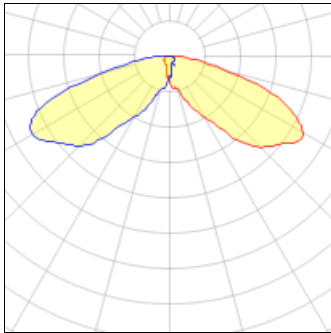

# Product data sheet

PMM MESA  
PMM-SA1C-740-U-SLR  
COOPER LIGHTING

IP  
47

Die-cast aluminum housing and door, Lumens packages ranging from 3,000 - 29,000 lumens, Choice of 13 high-efficiency, patented AccuLED Optics™, Base casting slip fits over a standard 3" O.D. tenon, Wall, single and dual-mount configurations available, 10kV/10vKA surge protection standard, LED fixture features a five-year warranty

## Light output 1 (integrated)

Lamp type	LED	CCT	4000 K
Nominal lamp power	59 W	CRI	70
Total flux	5373 lm	LOR	100%
Luminous efficacy	91 lm/W	Total power	59 W

## Shape and measurements

Height: 0.39 in

Diameter: 6.00 in