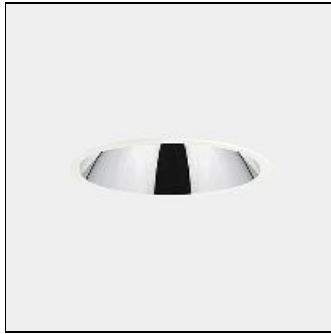

Product data sheet

VEO Ø210MM
90-A037-14-00
LEDSC4

LedsC4 Veo ø210mm 90-A037-14-00V1 Downlight Structure material: Aluminium, Polycarbonate. Structure finish: White. Diffuser material: Polycarbonate. Diffuser finish: Semitransparent. Warranty: 5 Years. Product net weight (Kg): 0.6 Product length (mm): 230 Product width or diameter (mm): 230 Product height (mm): 100 Product aperture (mm): 3.2 Ø of the hole for recessing (mm): 200-220 Permitted ceiling thickness: 0-25 Class 2. Luminaire not suitable for coating with insulation materials. IP: IP54. LED. No. of lampholders or LEDs: 1. LED brand: VOSSLOH. Driver brand: VOSSLOH-SCHWABE. Maximum power of light source: 17.5W. Colour temperature: 4000K. Colour rendering index: 82. MacAdam Steps: 3. Hours of life: 50.000h L80B20. UGR: 19.8. Photobiological risk: RG1. % de Flickering: <5%. Real flux (lm): 2751. Real lm/W: 144. Voltage / frequency range: 220-240V, 50/60Hz. Voltage: 36. Equipment included: Yes. Total power: 19.1. Power factor: 0.97. Dimmable equipment included: ON-OFF.

Light output 1

1 x LED

Nominal lamp power	19.1 W	LOR	100%
Lamp flux	2751 lm	Total flux	2751 lm
Luminous efficacy	144 lm/W	Total power	19.1 W
CCT	4000 K		
CRI	80		

Mounting mode

Ceiling recessed

Shape and measurements

Length: 9.06 in

Width: 9.06 in

Height: 0.12 in

Adjustability

Fixed

Electric

System power: 19.1 W

Appliance Class: II