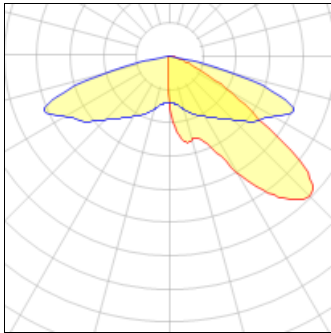

Product data sheet

ARCH ARCHEON MEDIUM COBRAHEAD ROADWAY LUMINAIRE
ARCH-M-PA2-150-730-U-T2R-HSS
COOPER LIGHTING

IP
47

Die-cast aluminum construction; Single latch tool-less entry, Replaces up to 400W equivalent HID; -40°C to 40°C operating range, Pole-mounted; Optional arm and offset adjustable arm mounting, 120-277V 50/60Hz, 347V 60Hz or 480V 60Hz operation; IP66 rated, Lumens: 5,800 to 23,000; 13 lumen packages; Up to 175 lm/W, 4000K standard, optional 2700K, 3000K, 5000K CCT; CRI: 70 standard, 5 high-efficiency, patented AccuLED optical distributions, Two levels of 10kV surge protection available, Greater than 98% lumen maintenance after 60,000 hours at 40°C

Light output 1 (integrated)

Lamp type	LED	CCT	3000 K
Nominal lamp power	151 W	CRI	70
Total flux	15735 lm	LOR	100%
Luminous efficacy	104 lm/W	Total power	151 W

Mounting mode

Pole top mounted

Shape and measurements

Length: 9.00 in

Width: 12.00 in

Height: 0.39 in

Adjustability

Fixed

Electric

System power: 151 W

Protection