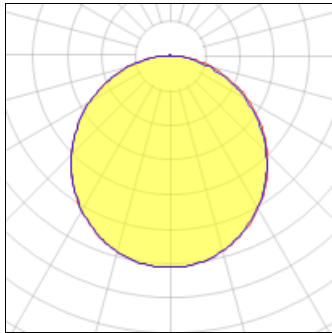

# Product data sheet

LBG0212002501-LANGYIII-SUSPENDED-60\*1200-26W-857-B  
529000029700  
OPPLE

IP  
20

Housing:Sheet Metal/PS; Installation:Suspended; Dimensions:60\*1200\*40mm; Power:26W; Power factor:0.9; Efficacy:73lm/W; Colour temperature:5700K; Colour rendering:Ra80; Beam angle:110°; Total luminous flux of luminaire:1900lm; Service life:20000h; Degree of protection:IP20; Class of protection:I;

## Light output 1 (integrated)

Lamp type	LED	CCT	5700 K
Nominal lamp power	26 W	CRI	80
Total flux	1900 lm	LOR	100%
Luminous efficacy	73 lm/W	Total power	26 W

## Shape and measurements

Length: 2.36 in

Width: 47.24 in

Height: 1.57 in