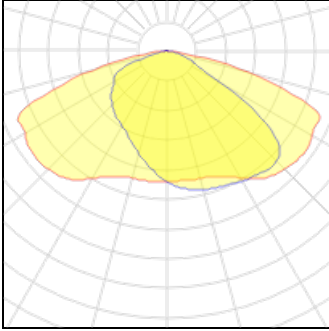

Light output 1

1 x LED

Nominal lamp power	19.2 W	LOR	100%
Lamp flux	2400 lm	Total flux	2400 lm
Luminous efficacy	125 lm/W	Total power	19.2 W
CCT	3000 K		
CRI	80		

1 x LED

Nominal lamp power	21.2 W	LOR	100%
Lamp flux	2800 lm	Total flux	2800 lm
Luminous efficacy	132 lm/W	Total power	21.2 W
CCT	4000 K		
CRI	80		

1 x LED

Nominal lamp power	22.4 W	LOR	100%
Lamp flux	2800 lm	Total flux	2800 lm
Luminous efficacy	125 lm/W	Total power	22.4 W
CCT	3000 K		
CRI	80		

1 x LED			
Nominal lamp power	19.7 W	LOR	100%
Lamp flux	2600 lm	Total flux	2600 lm
Luminous efficacy	132 lm/W	Total power	19.7 W
CCT	4000 K		
CRI	80		

1 x LED			
Nominal lamp power	18.2 W	LOR	100%
Lamp flux	2400 lm	Total flux	2400 lm
Luminous efficacy	132 lm/W	Total power	18.2 W
CCT	4000 K		
CRI	80		

1 x LED			
Nominal lamp power	16.7 W	LOR	100%
Lamp flux	2200 lm	Total flux	2200 lm
Luminous efficacy	132 lm/W	Total power	16.7 W
CCT	4000 K		
CRI	80		