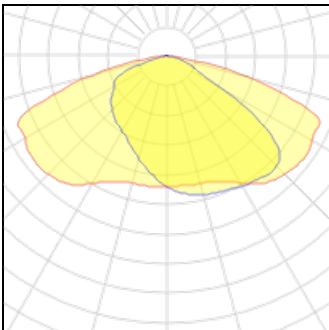

Light output 1

1 x LED

Nominal lamp power	19.2 W	LOR	100%
Lamp flux	2400 lm	Total flux	2400 lm
Luminous efficacy	125 lm/W	Total power	19.2 W
CCT	3000 K		
CRI	80		

1 x LED

Nominal lamp power	21.2 W	LOR	100%
Lamp flux	2800 lm	Total flux	2800 lm
Luminous efficacy	132 lm/W	Total power	21.2 W
CCT	4000 K		
CRI	80		

1 x LED

Nominal lamp power	22.4 W	LOR	100%
Lamp flux	2800 lm	Total flux	2800 lm
Luminous efficacy	125 lm/W	Total power	22.4 W
CCT	3000 K		
CRI	80		

1 x LED			
Nominal lamp power	19.7 W	LOR	100%
Lamp flux	2600 lm	Total flux	2600 lm
Luminous efficacy	132 lm/W	Total power	19.7 W
CCT	4000 K		
CRI	80		

1 x LED			
Nominal lamp power	18.2 W	LOR	100%
Lamp flux	2400 lm	Total flux	2400 lm
Luminous efficacy	132 lm/W	Total power	18.2 W
CCT	4000 K		
CRI	80		

1 x LED			
Nominal lamp power	16.7 W	LOR	100%
Lamp flux	2200 lm	Total flux	2200 lm
Luminous efficacy	132 lm/W	Total power	16.7 W
CCT	4000 K		
CRI	80		