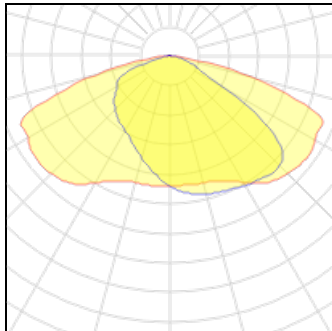

Light output 1

1 x LED

Nominal lamp power	19.2 W	LOR	100%
Lamp flux	2400 lm	Total flux	2400 lm
Luminous efficacy	125 lm/W	Total power	19.2 W
CCT	3000 K		
CRI	80		

1 x LED

Nominal lamp power	21.2 W	LOR	100%
Lamp flux	2800 lm	Total flux	2800 lm
Luminous efficacy	132 lm/W	Total power	21.2 W
CCT	4000 K		
CRI	80		

1 x LED

Nominal lamp power	22.4 W	LOR	100%
Lamp flux	2800 lm	Total flux	2800 lm
Luminous efficacy	125 lm/W	Total power	22.4 W
CCT	3000 K		
CRI	80		

1 x LED			
Nominal lamp power	19.7 W	LOR	100%
Lamp flux	2600 lm	Total flux	2600 lm
Luminous efficacy	132 lm/W	Total power	19.7 W
CCT	4000 K		
CRI	80		

Mounting mode

Ceiling mounted, Pole top mounted

Shape and measurements

Length: 22.87 in

Width: 12.09 in

Height: 4.25 in

Electric

System power: 16.7-22.4 W