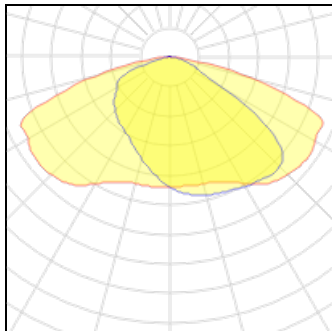

Light output 1

1 x LED

Nominal lamp power	19.2 W	LOR	100%
Lamp flux	2400 lm	Total flux	2400 lm
Luminous efficacy	125 lm/W	Total power	19.2 W
CCT	3000 K		
CRI	80		

1 x LED

Nominal lamp power	21.2 W	LOR	100%
Lamp flux	2800 lm	Total flux	2800 lm
Luminous efficacy	132 lm/W	Total power	21.2 W
CCT	4000 K		
CRI	80		

1 x LED

Nominal lamp power	22.4 W	LOR	100%
Lamp flux	2800 lm	Total flux	2800 lm
Luminous efficacy	125 lm/W	Total power	22.4 W
CCT	3000 K		
CRI	80		

1 x LED			
Nominal lamp power	19.7 W	LOR	100%
Lamp flux	2600 lm	Total flux	2600 lm
Luminous efficacy	132 lm/W	Total power	19.7 W
CCT	4000 K		
CRI	80		