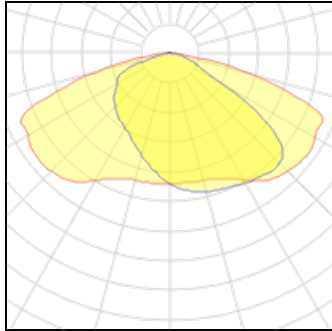

Light output 1

1 x LED

Nominal lamp power	19.2 W	LOR	100%
Lamp flux	2400 lm	Total flux	2400 lm
Luminous efficacy	125 lm/W	Total power	19.2 W
CCT	3000 K		
CRI	80		

1 x LED

Nominal lamp power	21.2 W	LOR	100%
Lamp flux	2800 lm	Total flux	2800 lm
Luminous efficacy	132 lm/W	Total power	21.2 W
CCT	4000 K		
CRI	80		

1 x LED

Nominal lamp power	22.4 W	LOR	100%
Lamp flux	2800 lm	Total flux	2800 lm
Luminous efficacy	125 lm/W	Total power	22.4 W
CCT	3000 K		
CRI	80		

1 x LED			
Nominal lamp power	19.7 W	LOR	100%
Lamp flux	2600 lm	Total flux	2600 lm
Luminous efficacy	132 lm/W	Total power	19.7 W
CCT	4000 K		
CRI	80		

Mounting mode

Ceiling mounted, Pole top mounted

Shape and measurements

Length: 22.87 in

Width: 12.09 in

Height: 4.25 in

Electric

System power: 16.7-22.4 W