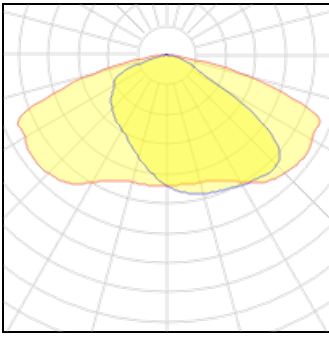

Light output 1

1 x LED

Nominal lamp power	19.2 W	LOR	100%
Lamp flux	2400 lm	Total flux	2400 lm
Luminous efficacy	125 lm/W	Total power	19.2 W
CCT	3000 K		
CRI	80		

1 x LED

Nominal lamp power	21.2 W	LOR	100%
Lamp flux	2800 lm	Total flux	2800 lm
Luminous efficacy	132 lm/W	Total power	21.2 W
CCT	4000 K		
CRI	80		

1 x LED

Nominal lamp power	22.4 W	LOR	100%
Lamp flux	2800 lm	Total flux	2800 lm
Luminous efficacy	125 lm/W	Total power	22.4 W
CCT	3000 K		
CRI	80		

1 x LED			
Nominal lamp power	19.7 W	LOR	100%
Lamp flux	2600 lm	Total flux	2600 lm
Luminous efficacy	132 lm/W	Total power	19.7 W
CCT	4000 K		
CRI	80		

1 x LED			
Nominal lamp power	18.2 W	LOR	100%
Lamp flux	2400 lm	Total flux	2400 lm
Luminous efficacy	132 lm/W	Total power	18.2 W
CCT	4000 K		
CRI	80		

1 x LED			
Nominal lamp power	16.7 W	LOR	100%
Lamp flux	2200 lm	Total flux	2200 lm
Luminous efficacy	132 lm/W	Total power	16.7 W
CCT	4000 K		
CRI	80		