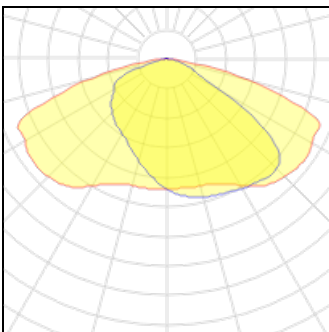

1 x LED			
Nominal lamp power	20.8 W	LOR	100%
Lamp flux	2600 lm	Total flux	2600 lm
Luminous efficacy	125 lm/W	Total power	20.8 W
CCT	3000 K		
CRI	80		

Mounting mode

Ceiling mounted, Pole top mounted

Shape and measurements

Length: 22.87 in

Width: 12.09 in

Height: 4.25 in

Electric

System power: 16.7-22.4 W

Appliance Class: 0