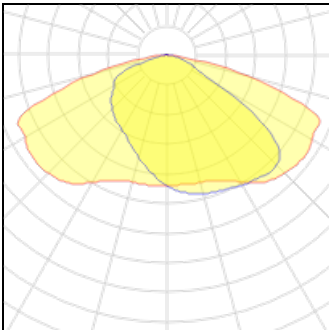

Light output 1

1 x LED

Nominal lamp power	19.2 W	LOR	100%
Lamp flux	2400 lm	Total flux	2400 lm
Luminous efficacy	125 lm/W	Total power	19.2 W
CCT	3000 K		
CRI	80		

1 x LED

Nominal lamp power	21.2 W	LOR	100%
Lamp flux	2800 lm	Total flux	2800 lm
Luminous efficacy	132 lm/W	Total power	21.2 W
CCT	4000 K		
CRI	80		

1 x LED

Nominal lamp power	22.4 W	LOR	100%
Lamp flux	2800 lm	Total flux	2800 lm
Luminous efficacy	125 lm/W	Total power	22.4 W
CCT	3000 K		
CRI	80		

1 x LED			
Nominal lamp power	19.7 W	LOR	100%
Lamp flux	2600 lm	Total flux	2600 lm
Luminous efficacy	132 lm/W	Total power	19.7 W
CCT	4000 K		
CRI	80		

1 x LED			
Nominal lamp power	18.2 W	LOR	100%
Lamp flux	2400 lm	Total flux	2400 lm
Luminous efficacy	132 lm/W	Total power	18.2 W
CCT	4000 K		
CRI	80		

1 x LED			
Nominal lamp power	16.7 W	LOR	100%
Lamp flux	2200 lm	Total flux	2200 lm
Luminous efficacy	132 lm/W	Total power	16.7 W
CCT	4000 K		
CRI	80		