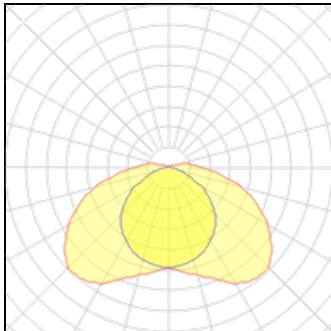

Light output 1 (integrated, emergency)

Lamp type	LED	CCT	4000 K
Nominal lamp power	21 W	CRI	80
Total flux	3130 lm	LOR	100%
Luminous efficacy	149 lm/W	ULOR	6%
		Total power	21 W

Mounting mode

Ceiling mounted

Shape and measurements

Length: 51.10 in

Width: 4.76 in

Height: 4.76 in

Adjustability

Fixed

Electric

System power: 21 W

Information regarding emergency functions

Emergency lighting only

Emergency sign: N/A

Protection

IP: 66