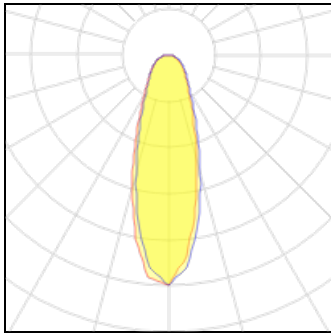

Product data sheet

AREAMASTER LED 24000 LUMENS NEMA 3X3 FROSTED GLASS 3000K CCT
 I/AMLHL1WF3
 APPLETON (EMERSON EGS)

Areamaster LED Gen2 HL Flood light Series Pole Mount 24000 LUMENS, 3000 K CCT Yoke Mount BU-120-277 Vac, 50/60Hz, BH-347-480 Vac, 50/60Hz 3/4" NPT Hub NO OPTICS GLASS FROSTED GLASS Class I, Division 2, Groups A, B, C, D Class I, Zone 2 GROUP IIC TYPE 3R, 4, 4X IP66/67 Suitable for Use in Wet Locations Marine Outside (Salt Water) Refer to catalog for additional options Class I, Division 2, Groups A, B, C, D Class I, Zone 2 GROUP IIC TYPE 3R, 4, 4X IP66/67 Suitable for Use in Wet Locations Marine Outside (Salt Water) Refer to catalog for additional options

Light output 1

1 x LED

Nominal lamp power	177 W	LOR	100%
Lamp flux	16747 lm	Total flux	16747 lm
Luminous efficacy	95 lm/W	Total power	177.2 W
CCT	3114 K		
CRI	83		

Mounting mode

Pole top mounted

Shape and measurements