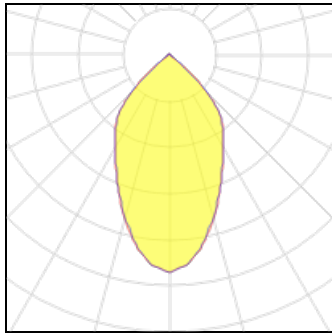

Light output 1 (integrated, emergency)

Lamp type	LED	CCT	3000 K
Nominal lamp power	14 W	CRI	80
Total flux	1570 lm	LOR	100%
Luminous efficacy	112 lm/W	Total power	14 W

Mounting mode

Ceiling mounted, Pendant

Shape and measurements

Height: 6.61 in

Diameter: 8.11 in

Adjustability

Fixed, Height adjustable

Electric

System power: 14 W

Information regarding emergency functions

Emergency lighting only

Emergency sign: N/A

Protection

IP: 40