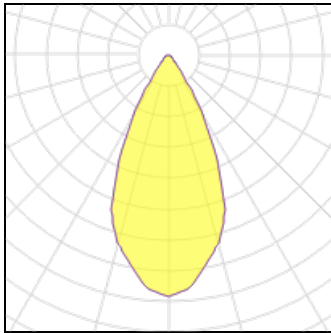

Product data sheet

TRACK LIGHT
EFS5964B
ENDO

Light output 1 (integrated)

| | | | |
|--------------------|---------|-------------|--------|
| Lamp type | LED | CCT | 3500 K |
| Nominal lamp power | 37.4 W | CRI | 96 |
| Total flux | 2010 lm | LOR | 100% |
| Luminous efficacy | 54 lm/W | Total power | 37.4 W |

Mounting mode

Ceiling mounted, Contact rail

Electric

System power: 37.4 W

Shape and measurements

Height: 6.10 in

Diameter: 2.87 in

Adjustability