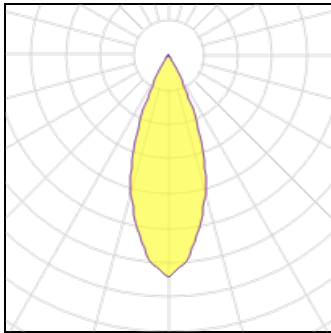

## Light output 1

1 x LED

Nominal lamp power	37.1 W	LOR	61%
Lamp flux	3406 lm	Total flux	2078 lm
Luminous efficacy	92 lm/W	Total power	37.1 W
CCT	3000 K		
CRI	85		

---

## Shape and measurements

Height: 7.32 in

Diameter: 6.30 in