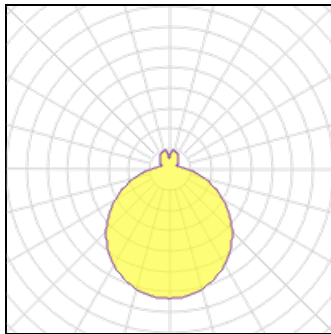

Product data sheet

FLAT BASIC
211400.002.19
RZB

Series: FLAT BASIC Decorative round surface-mounted luminaire. Base: plastic. Triplex glass produces particularly homogeneous, soft and glare free lighting. Suitable for Ceiling mounting, Wall (surface). With integrated HF movement sensor. Functional parameters of a master luminaire (ceiling height of approx. 2.8 m): HF detector 24 GHz with integrated corridor function. Coverage: approx. 130° radial. Easy adjustment of functions via 3 associated push button switches. Sensitivity/Range: 0.5-5 m radial, adjustable from 10-100%. Time control 1 second to 15 minutes in 8 different levels. Daylight detection with 5 brightness levels and learning mode. Up to 9 slave luminaires can be operated with one master luminaire (max. up to 150 W / 230 W). Suitable for outdoor use to a limited extent only, as it is sensitive to all movements. Colour: pure white (RAL 9010) Diameter: 420 mm Height: 124 mm Lamp: LED exchangeable Socket: without socket Colour temperature: 3000K Colour rendering index (CRI): 83 System power: 12 W Rated luminous flux: 1200 lm Beam angle Down: 117° Luminous efficiency: 100 lm/W Control gear: Converter not necessary Protection class: I Type of protection: IP 43

Light output 1 (integrated)

Lamp type	LED	CCT	3000 K
Nominal lamp power	12 W	CRI	80
Total flux	1200 lm	LOR	74%
Luminous efficacy	100 lm/W	ULOR	20%
		Total power	12 W

Mounting mode

Ceiling mounted

Shape and measurements

Height: 4.88 in

Diameter: 16.54 in

Adjustability

Fixed

Design

Color of housing: White

Electric

System power: 12 W