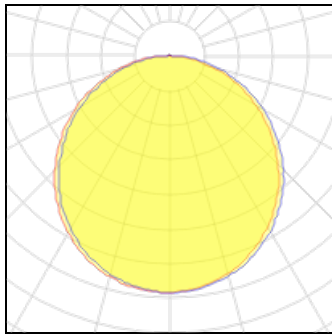

# Product data sheet

LEDSPANELRC-SL SQ595-40W-6500-WH IV  
542004059210  
OPPLE

IP  
20

Housing: Aluminum+PMMA; Mounting ring: white; Installation: recessed, surface mounted, suspend;(need corresponding accessories)  
Dimensions: 595×595×9mm; Ceiling cutouts: 585×585mm; Beam angle: 120°; Lamp(s): LED; Power: 40W; Efficacy : 100Lm/w; Total luminous flux of luminaire: 4000lm; Power Factor: 0.95; Mains voltage: 220-240V/50-60Hz; Colour temperature: 6500K; Colour rendering: Ra80; UGR: 22; IP/IK Grade: IP20/IP44(IP44 only front); Class of protection II; Control System: on/off Service life: 30,000h at 70% luminous flux;

## Light output 1 (integrated)

Lamp type	LED	CCT	6500 K
Nominal lamp power	40 W	CRI	80
Total flux	4000 lm	LOR	100%
Luminous efficacy	100 lm/W	Total power	40 W

## Shape and measurements

Length: 23.43 in

Width: 23.43 in

Height: 0.35 in