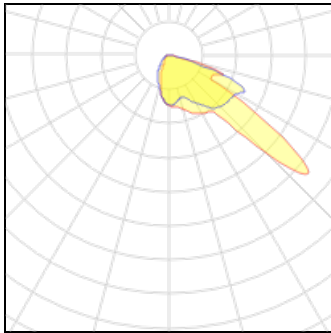

Product data sheet

URBANE

URBANE-PC02 45D-8LED-3000K-700 MA

RAGNI

IP
66

IK
08

Urbane is a decorative luminaire for residential and ambiance lighting. Its shape is inspired by traditional lanterns. Its four-sided semi-pyramidal dome is flattened at the top and incorporates a tool-free opening. Mounted on a four-armed curved bracket, a decorative white tip rises from the center. It can accommodate from 8 to 64 LEDs which allows, via a wide range of color temperatures and photometries, to precisely meet the lighting needs of the project while ensuring compliance with the regulations against light pollution. With a dome made of aluminum and a protection made of tempered glass, it is IP66 and IK08 (IK10 on request).

Light output 1

1 x LED

Nominal lamp power	19 W	LOR	100%
Lamp flux	2181 lm	Total flux	2184 lm
Luminous efficacy	115 lm/W	Total power	19 W
CCT	3000 K		
CRI	70		

Mounting mode

Pole top mounted

Shape and measurements

Length: 19.69 in

Width: 19.69 in

Height: 19.69 in

Adjustability

Fixed

Electric

System power: 19 W

Protection