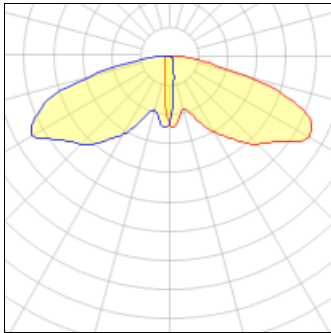

Product data sheet

NAV NAVION LED
 NAV-SA5A-722-U-SLR
 COOPER LIGHTING

IP
47

16 Optical Distributions Available, Available in 2200K, 2700K, 3000K, 4000K, 5000K or 5700K CCT, Tool-less entry; hinged removable power door for easy maintenance, Rugged die-cast aluminum construction, Operating temperature range of -40°C to 40°C, 3G vibration rated, Dimming Occupancy Sensor (Optional), House Side Shield (Optional), Five-Year Warranty

Light output 1 (integrated)

Lamp type	LED	CCT	2200 K
Nominal lamp power	162 W	CRI	70
Total flux	15285 lm	LOR	100%
Luminous efficacy	94 lm/W	Total power	162 W

Mounting mode

Pole top mounted

Shape and measurements

Height: 0.39 in

Diameter: 6.00 in

Adjustability

Fixed

Electric

System power: 162 W

Protection

IP: 47