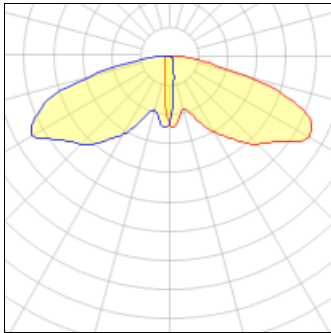

Product data sheet

NAV NAVION LED
NAV-SA5A-722-U-SLR
COOPER LIGHTING

IP
47

16 Optical Distributions Available, Available in 2200K, 2700K, 3000K, 4000K, 5000K or 5700K CCT, Tool-less entry; hinged removable power door for easy maintenance, Rugged die-cast aluminum construction, Operating temperature range of -40°C to 40°C, 3G vibration rated, Dimming Occupancy Sensor (Optional), House Side Shield (Optional), Five-Year Warranty

Light output 1 (integrated)

Lamp type	LED	CCT	2200 K
Nominal lamp power	162 W	CRI	70
Total flux	15285 lm	LOR	100%
Luminous efficacy	94 lm/W	Total power	162 W

Mounting mode

Pole top mounted

Shape and measurements

Height: 0.39 in

Diameter: 6.00 in

Adjustability

Fixed

Electric

System power: 162 W

Protection

IP: 47