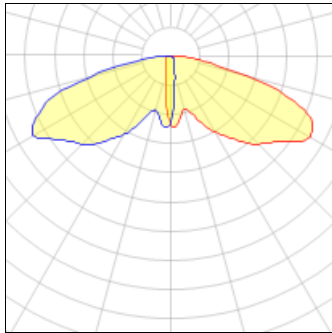

Product data sheet

NAV NAVION LED
NAV-SA5A-722-U-SLR
COOPER LIGHTING

IP
47

16 Optical Distributions Available, Available in 2200K, 2700K, 3000K, 4000K, 5000K or 5700K CCT, Tool-less entry; hinged removable power door for easy maintenance, Rugged die-cast aluminum construction, Operating temperature range of -40°C to 40°C, 3G vibration rated, Dimming Occupancy Sensor (Optional), House Side Shield (Optional), Five-Year Warranty

Light output 1 (integrated)

Lamp type	LED	CCT	2200 K
Nominal lamp power	162 W	CRI	70
Total flux	15285 lm	LOR	100%
Luminous efficacy	94 lm/W	Total power	162 W

Mounting mode

Pole top mounted

Shape and measurements

Height: 0.39 in

Diameter: 6.00 in

Adjustability

Fixed

Electric

System power: 162 W

Protection

IP: 47