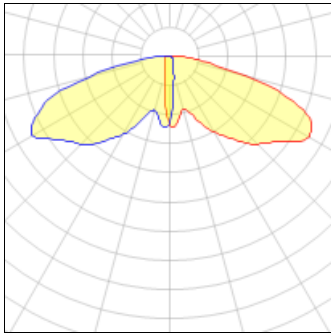

# Product data sheet

NAV NAVION LED  
NAV-SA5A-722-U-SLR  
COOPER LIGHTING

IP  
47

16 Optical Distributions Available, Available in 2200K, 2700K, 3000K, 4000K, 5000K or 5700K CCT, Tool-less entry; hinged removable power door for easy maintenance, Rugged die-cast aluminum construction, Operating temperature range of -40°C to 40°C, 3G vibration rated, Dimming Occupancy Sensor (Optional), House Side Shield (Optional), Five-Year Warranty

## Light output 1 (integrated)

Lamp type	LED	CCT	2200 K
Nominal lamp power	162 W	CRI	70
Total flux	15285 lm	LOR	100%
Luminous efficacy	94 lm/W	Total power	162 W

## Shape and measurements

Height: 0.39 in

Diameter: 6.00 in