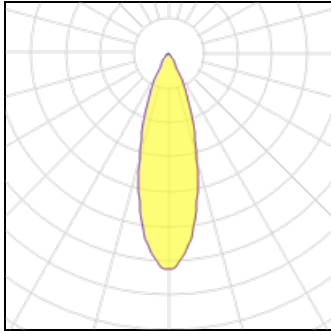

Product data sheet

MS-ORIENT-BUILT-TURN-TC-S67X300-20W WARM3000 (WH-BK, 30 DEG, 230V)

031931

ARLIGHT RUS LLC

IP
20

Recessed rotating lamp. Power 20 W, luminous flux 1500 lm, 75 lm/W, warm 3000 K, CRI>98, angle 30°, supply voltage 230 V. White rectangular aluminum housing, PMMA screen, protection degree IP20. Size: length 300 mm, width 67 mm, height 50 mm. Recessed installation, installation hole length 295 mm, width 60 mm. Driver 17-29 V, 700 mA, ripple <1%.

Light output 1 (integrated)

Lamp type	LED	CCT	3000 K
Nominal lamp power	20 W	CRI	98
Total flux	1500 lm	LOR	100%
Luminous efficacy	75 lm/W	Total power	20 W

Mounting mode

Ceiling recessed

Shape and measurements

Length: 11.81 in

Width: 2.64 in

Height: 1.97 in

Adjustability

Tiltable

Electric

System power: 20 W

Protection