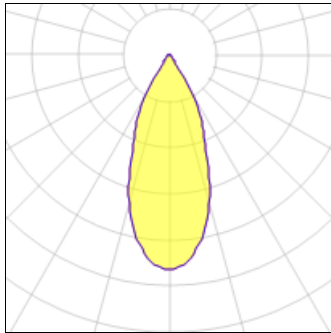

Product data sheet

PICTO LED HIGH FLUX NEWTK 3000K WIDE FLOOD ND/AD GRIGIO

AD21203

ARTEMIDE

IP
20

PICTO LED HIGH FLUX NEWTK 3000K WIDE FLOOD ND/AD GRIGIO

Light output 1 (integrated)

Lamp type	LED	CCT	3000 K
Nominal lamp power	68 W	CRI	90
Total flux	5253 lm	LOR	100%
Luminous efficacy	77 lm/W	Total power	68 W

Mounting mode

Ceiling mounted, Contact rail

Shape and measurements

Length: 5.00 in

Width: 1.71 in

Height: 7.55 in

Adjustability

Rotatable, Tilttable