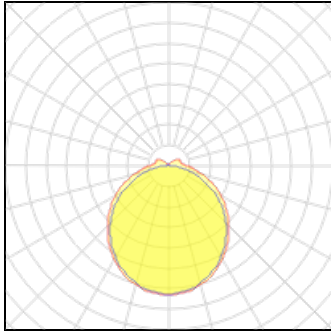

Product data sheet

KANBY EVO - 15W - OPAL - 4000K

KE18959

THORLUX LIGHTING

IP
40

Narrow unobtrusive LED luminaire designed for rapid installation. All versions have the facility conduit entry at either end as standard, with no additional drilling or cutting required. BESA fixings are located at 600mm centres with multiple cable entries to enable retrofitting without the need to modify the luminaire. Applications: Hospital, schools, social housing

Light output 1

1 x LED

Nominal lamp power	15 W	LOR	100%
Lamp flux	2190 lm	ULOR	7%
Luminous efficacy	115 lm/W	Total flux	2190 lm
CCT	4000 K	Total power	19 W
CRI	80		

Mounting mode

Ceiling mounted

Shape and measurements

Length: 47.91 in

Width: 4.13 in

Height: 2.87 in

Adjustability

Fixed

Electric

System power: 19 W

Protection