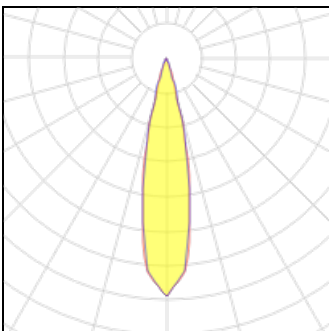

Light output 1

1 x LED			
Nominal lamp power	12 W	LOR	96%
Lamp flux	822 lm	Total flux	789 lm
Luminous efficacy	66 lm/W	Total power	12 W
CCT	2700 K		
CRI	90		

Light output 2

1 x LED			
Nominal lamp power	12 W	LOR	96%
Lamp flux	822 lm	Total flux	789 lm
Luminous efficacy	66 lm/W	Total power	12 W
CCT	2700 K		
CRI	90		

Light output 3

1 x LED			
Nominal lamp power	12 W	LOR	96%
Lamp flux	822 lm	Total flux	789 lm
Luminous efficacy	66 lm/W	Total power	12 W
CCT	2700 K		
CRI	90		

Light output 4

1 x LED

Nominal lamp power	12 W	LOR	96%
Lamp flux	822 lm	Total flux	789 lm
Luminous efficacy	66 lm/W	Total power	12 W
CCT	2700 K		
CRI	90		