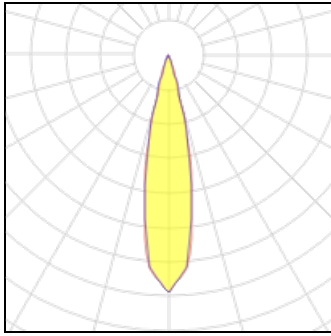

Light output 1

1 x LED			
Nominal lamp power	12 W	LOR	96%
Lamp flux	822 lm	Total flux	789 lm
Luminous efficacy	66 lm/W	Total power	12 W
CCT	2700 K		
CRI	90		

Light output 2

1 x LED			
Nominal lamp power	12 W	LOR	96%
Lamp flux	822 lm	Total flux	789 lm
Luminous efficacy	66 lm/W	Total power	12 W
CCT	2700 K		
CRI	90		

Light output 3

1 x LED			
Nominal lamp power	12 W	LOR	96%
Lamp flux	822 lm	Total flux	789 lm
Luminous efficacy	66 lm/W	Total power	12 W
CCT	2700 K		
CRI	90		

Light output 4

1 x LED

Nominal lamp power	12 W	LOR	96%
Lamp flux	822 lm	Total flux	789 lm
Luminous efficacy	66 lm/W	Total power	12 W
CCT	2700 K		
CRI	90		