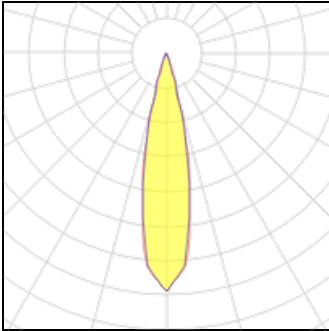

Light output 1

1 x LED			
Nominal lamp power	12 W	LOR	96%
Lamp flux	822 lm	Total flux	789 lm
Luminous efficacy	66 lm/W	Total power	12 W
CCT	2700 K		
CRI	90		

Light output 2

1 x LED			
Nominal lamp power	12 W	LOR	96%
Lamp flux	822 lm	Total flux	789 lm
Luminous efficacy	66 lm/W	Total power	12 W
CCT	2700 K		
CRI	90		

Light output 3

1 x LED			
Nominal lamp power	12 W	LOR	96%
Lamp flux	822 lm	Total flux	789 lm
Luminous efficacy	66 lm/W	Total power	12 W
CCT	2700 K		
CRI	90		

Light output 4

1 x LED

Nominal lamp power	12 W	LOR	96%
Lamp flux	822 lm	Total flux	789 lm
Luminous efficacy	66 lm/W	Total power	12 W
CCT	2700 K		
CRI	90		