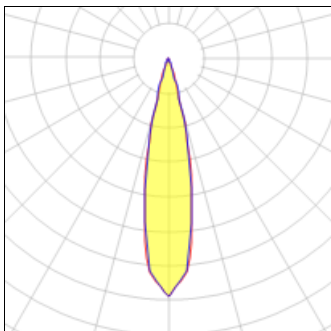

## Light output 1

1 x LED

Nominal lamp power	12 W	LOR	96%
Lamp flux	822 lm	Total flux	789 lm
Luminous efficacy	66 lm/W	Total power	12 W
CCT	2700 K		
CRI	90		

## Light output 2

1 x LED

Nominal lamp power	12 W	LOR	96%
Lamp flux	822 lm	Total flux	789 lm
Luminous efficacy	66 lm/W	Total power	12 W
CCT	2700 K		
CRI	90		

## Light output 3

1 x LED

Nominal lamp power	12 W	LOR	96%
Lamp flux	822 lm	Total flux	789 lm
Luminous efficacy	66 lm/W	Total power	12 W
CCT	2700 K		
CRI	90		

### Shape and measurements

Length: 3.46 in  
Width: 1.77 in  
Height: 2.72 in  
Weight: 2.17 kg