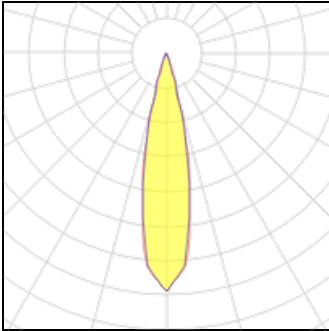

## Light output 1

1 x LED

Nominal lamp power	12 W	LOR	96%
Lamp flux	822 lm	Total flux	789 lm
Luminous efficacy	66 lm/W	Total power	12 W
CCT	2700 K		
CRI	90		

## Light output 2

1 x LED

Nominal lamp power	12 W	LOR	96%
Lamp flux	822 lm	Total flux	789 lm
Luminous efficacy	66 lm/W	Total power	12 W
CCT	2700 K		
CRI	90		

#### Shape and measurements

Length: 3.46 in

Width: 1.77 in

Height: 2.72 in

Weight: 2.17 kg