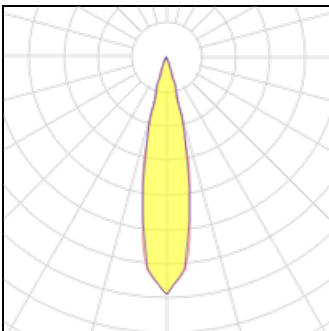

## Light output 1

1 x LED

Nominal lamp power	12 W	LOR	96%
Lamp flux	822 lm	Total flux	789 lm
Luminous efficacy	66 lm/W	Total power	12 W
CCT	2700 K		
CRI	90		

## Light output 2

1 x LED

Nominal lamp power	12 W	LOR	96%
Lamp flux	822 lm	Total flux	789 lm
Luminous efficacy	66 lm/W	Total power	12 W
CCT	2700 K		
CRI	90		

#### Shape and measurements

Length: 3.46 in

Width: 1.77 in

Height: 2.72 in

Weight: 2.17 kg