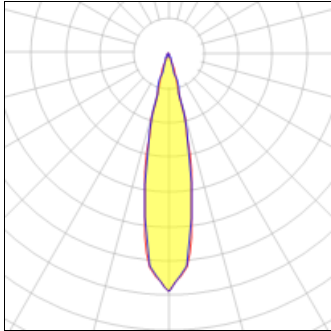

## Light output 1

1 x LED

Nominal lamp power	12 W	LOR	96%
Lamp flux	822 lm	Total flux	789 lm
Luminous efficacy	66 lm/W	Total power	12 W
CCT	2700 K		
CRI	90		

## Light output 2

1 x LED

Nominal lamp power	12 W	LOR	96%
Lamp flux	822 lm	Total flux	789 lm
Luminous efficacy	66 lm/W	Total power	12 W
CCT	2700 K		
CRI	90		

## Light output 3

1 x LED

Nominal lamp power	12 W	LOR	96%
Lamp flux	822 lm	Total flux	789 lm
Luminous efficacy	66 lm/W	Total power	12 W
CCT	2700 K		
CRI	90		

### Shape and measurements

Length: 3.46 in  
Width: 1.77 in  
Height: 2.72 in  
Weight: 2.17 kg