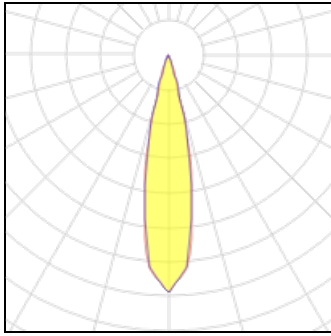

## Light output 1

1 x LED

Nominal lamp power	12 W	LOR	96%
Lamp flux	822 lm	Total flux	789 lm
Luminous efficacy	66 lm/W	Total power	12 W
CCT	2700 K		
CRI	90		

## Light output 2

1 x LED

Nominal lamp power	12 W	LOR	96%
Lamp flux	822 lm	Total flux	789 lm
Luminous efficacy	66 lm/W	Total power	12 W
CCT	2700 K		
CRI	90		

## Light output 3

1 x LED

Nominal lamp power	12 W	LOR	96%
Lamp flux	822 lm	Total flux	789 lm
Luminous efficacy	66 lm/W	Total power	12 W
CCT	2700 K		
CRI	90		