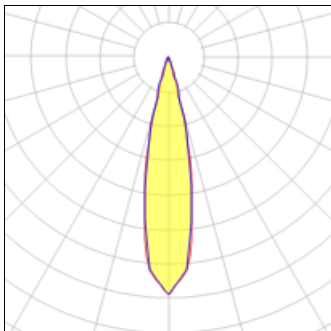

## Light output 1

1 x LED

Nominal lamp power	12 W	LOR	96%
Lamp flux	822 lm	Total flux	789 lm
Luminous efficacy	66 lm/W	Total power	12 W
CCT	2700 K		
CRI	90		

## Light output 2

1 x LED

Nominal lamp power	12 W	LOR	96%
Lamp flux	822 lm	Total flux	789 lm
Luminous efficacy	66 lm/W	Total power	12 W
CCT	2700 K		
CRI	90		

### Shape and measurements

Length: 3.46 in  
Width: 1.77 in  
Height: 2.72 in  
Weight: 2.17 kg