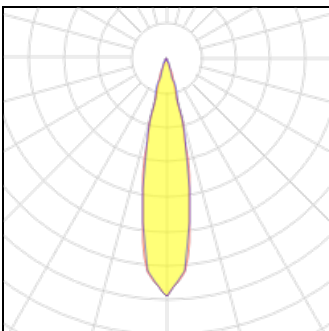

Light output 3

1 x LED

Nominal lamp power	12 W	LOR	96%
Lamp flux	822 lm	Total flux	789 lm
Luminous efficacy	66 lm/W	Total power	12 W
CCT	2700 K		
CRI	90