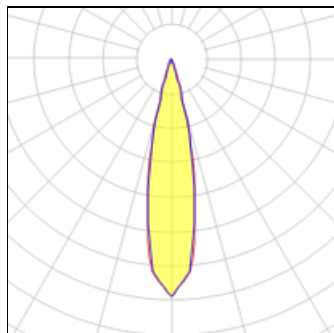

Light output 4

1 x LED

Nominal lamp power
Lamp flux
Luminous efficacy
CCT
CRI

12 W
822 lm
66 lm/W
2700 K
90

LOR
Total flux
Total power

96%
789 lm
12 W

Mounting mode

Ceiling mounted

Shape and measurements

Length: 3.46 in
Width: 1.77 in
Height: 2.72 in
Weight: 2.17 kg

Adjustability

Tiltable

Electric

System power: 48 W

Protection

IP: 20