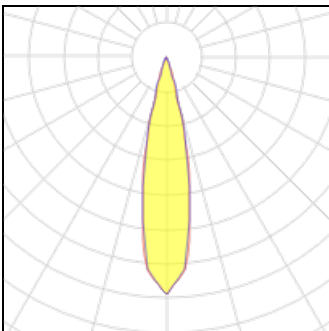

Light output 1

1 x LED			
Nominal lamp power	12 W	LOR	96%
Lamp flux	822 lm	Total flux	789 lm
Luminous efficacy	66 lm/W	Total power	12 W
CCT	2700 K		
CRI	90		

Light output 2

1 x LED			
Nominal lamp power	12 W	LOR	96%
Lamp flux	822 lm	Total flux	789 lm
Luminous efficacy	66 lm/W	Total power	12 W
CCT	2700 K		
CRI	90		

Light output 3

1 x LED			
Nominal lamp power	12 W	LOR	96%
Lamp flux	822 lm	Total flux	789 lm
Luminous efficacy	66 lm/W	Total power	12 W
CCT	2700 K		
CRI	90		

Light output 4

1 x LED

Nominal lamp power	12 W	LOR	96%
Lamp flux	822 lm	Total flux	789 lm
Luminous efficacy	66 lm/W	Total power	12 W
CCT	2700 K		
CRI	90		