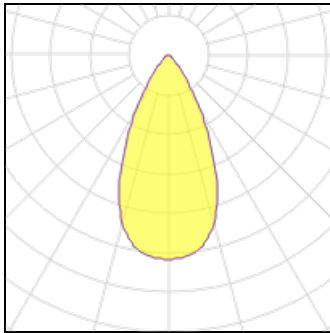

Product data sheet

FIXED DOWNLIGHT
SXD1099B_SX109N
ENDO

Light output 1

1 x LED			
Nominal lamp power	18.6 W	LOR	74%
Lamp flux	2094 lm	Total flux	1545 lm
Luminous efficacy	113 lm/W	Total power	18.6 W
CCT	5000 K		
CRI	92		

Mounting mode

Ceiling recessed

Electric

System power: 18.6 W

Shape and measurements

Height: 5.12 in

Diameter: 4.33 in

Adjustability