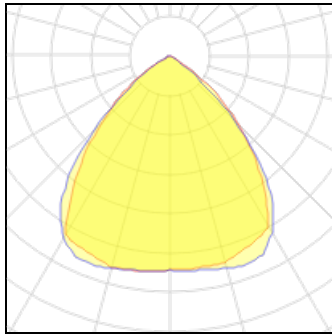

Product data sheet

LED HIGHBAY LUMINAIRE FL 120W, ALUMINUM REFLECTOR, 80°, IP65, 1-10V DIMMABLE, NEUTRAL WHITE
113734
ISOLED

LED high-bay lightning FL 120W, aluminum reflector, 80°, IP65, 1-10V dimmable, neutral white, for indoor and outdoor use, 5-year warranty | Dimensioned wattage: 123 W | Effective wattage: 120 W | Energy efficiency class: C (EU 2019/2015) | Nominal Voltage: 220 - 240 V AC | Material: Aluminum | Surface color: silver/grey | Protection class: IP65 | Allowable ambient Temperatures: -20° - 40° C | Diameter: 535 mm | Beam angle: 80° fixed | Color temperature: 4000K | Color rendering index: 80 (Ra 1-8) | Luminous flux: 18000 lm | 1-10V dimmable | Incl. external replaceable transformer | suitable for indoor and outdoor use | suitable for operating sites with fire hazard | Usable service life: 70000 h (L80|B50) | Guarantee: 5 years | | Dimming specification: dimmable via 1-10V DC control voltage or rotary potentiometer (100kΩ) | FABRICATION: ISOLED 113734

Light output 1

1 x LED

Nominal lamp power	120 W	LOR	100%
Lamp flux	18000 lm	Total flux	17958 lm
Luminous efficacy	150 lm/W	Total power	120 W
CCT	4000 K		
CRI	80		

Mounting mode

Pendant

Shape and measurements

Height: 12.83 in

Diameter: 21.06 in

Adjustability

Fixed

Design

Material impression: Aluminum

Color of housing: Silver gray

Electric