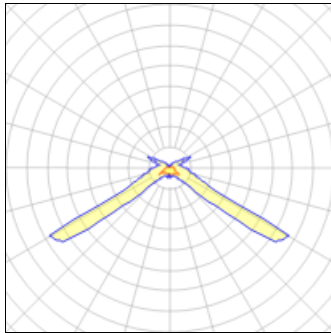

# Product data sheet

MERCMaster III 50-250 100W PSMH

KPWBH1075J1MT

APPLETON (EMERSON EGS)

IP  
66

Mercmaster III 50-250 Series Wall Mount 100W PSMH 3/4" NPT Hub NEMA Type I Refractor 120/208/240/277V, 60Hz For certifications and additional options, please refer to online catalog

## Light output 1

## Shape and measurements

Height: 16.97 in

Diameter: 16.97 in