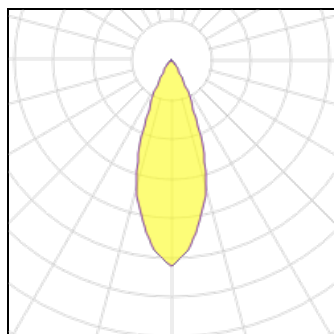

## Light output 1

1 x LED

Nominal lamp power

13.8 W

Lamp flux

1532 lm

Luminous efficacy

111 lm/W

## Shape and measurements

Height: 5.35 in

Diameter: 4.33 in