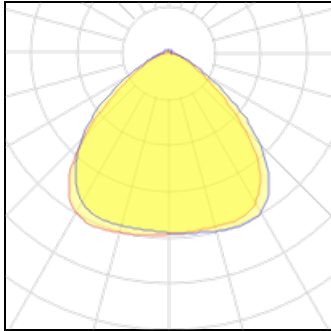

# Product data sheet

PRO-LINE RETROFIT II 90°  
40640402  
PROLUMIA

Light source: SMD 2835 LED Illumination angle: 90° Color temperature: 4000K Color rendering index: Ra > 80 Operating temperature: -25°C – +45°C Number of burning hours: L80B50 > 100,000 / L90B50 > 50,000 LED power supply (included): CE Supply voltage: 220-240V AC 50/60Hz Electrical safety class: Class I Supply voltage: 220 - 240V AC 50-60Hz Safety class: Class I

## Light output 1

### 1 x LED

Nominal lamp power	23 W	LOR	100%
Lamp flux	3840 lm	Total flux	3840 lm
Luminous efficacy	167 lm/W	Total power	23 W
CCT	4000 K		
CRI	80		