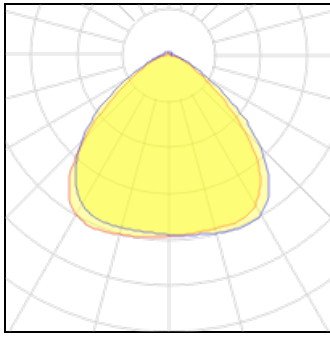

## Light output 1

### 1 x LED

Nominal lamp power	23 W	LOR	100%
Lamp flux	3840 lm	Total flux	3840 lm
Luminous efficacy	167 lm/W	Total power	23 W
CCT	4000 K		
CRI	80		

### 1 x LED

Nominal lamp power	73 W	LOR	100%
Lamp flux	11500 lm	Total flux	11500 lm
Luminous efficacy	158 lm/W	Total power	73 W
CCT	4000 K		
CRI	80		

### 1 x LED

Nominal lamp power	63 W	LOR	100%
Lamp flux	10050 lm	Total flux	10050 lm
Luminous efficacy	160 lm/W	Total power	63 W
CCT	4000 K		
CRI	80		

<b>1 x LED</b>			
Nominal lamp power	53 W	LOR	100%
Lamp flux	8625 lm	Total flux	8625 lm
Luminous efficacy	163 lm/W	Total power	53 W
CCT	4000 K		
CRI	80		