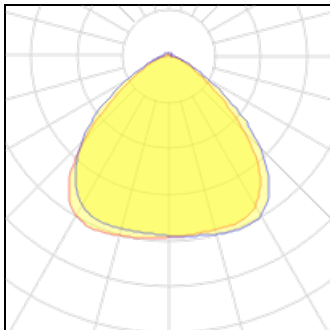

### 1 x LED

Nominal lamp power	73 W	LOR	100%
Lamp flux	11500 lm	Total flux	11500 lm
Luminous efficacy	158 lm/W	Total power	73 W
CCT	4000 K		
CRI	80		

### 1 x LED

Nominal lamp power	63 W	LOR	100%
Lamp flux	10050 lm	Total flux	10050 lm
Luminous efficacy	160 lm/W	Total power	63 W
CCT	4000 K		
CRI	80		

<b>1 x LED</b>			
Nominal lamp power	53 W	LOR	100%
Lamp flux	8625 lm	Total flux	8625 lm
Luminous efficacy	163 lm/W	Total power	53 W
CCT	4000 K		
CRI	80		

<b>1 x LED</b>			
Nominal lamp power	43 W	LOR	100%
Lamp flux	7150 lm	Total flux	7150 lm
Luminous efficacy	166 lm/W	Total power	43 W
CCT	4000 K		
CRI	80		

<b>1 x LED</b>			
Nominal lamp power	39 W	LOR	100%
Lamp flux	6625 lm	Total flux	6625 lm
Luminous efficacy	170 lm/W	Total power	39 W
CCT	4000 K		
CRI	80		