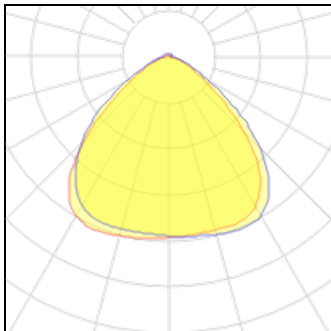

1 x LED

Nominal lamp power	63 W	LOR	100%
Lamp flux	10050 lm	Total flux	10050 lm
Luminous efficacy	160 lm/W	Total power	63 W
CCT	4000 K		
CRI	80