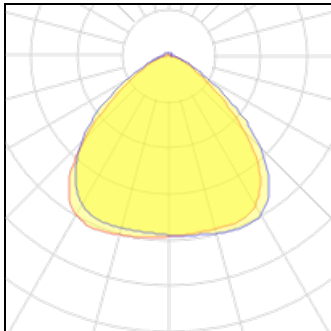

# Product data sheet

PRO-LINE RETROFIT II 90°  
40640402  
PROLUMIA

Light source: SMD 2835 LED Illumination angle: 90° Color temperature: 4000K Color rendering index: Ra > 80 Operating temperature: -25°C – +45°C Number of burning hours: L80B50 > 100,000 / L90B50 > 50,000 LED power supply (included): CE Supply voltage: 220-240V AC 50/60Hz Electrical safety class: Class I Supply voltage: 220 - 240V AC 50-60Hz Safety class: Class I

## Light output 1

### 1 x LED

Nominal lamp power	23 W	LOR	100%
Lamp flux	3840 lm	Total flux	3840 lm
Luminous efficacy	167 lm/W	Total power	23 W
CCT	4000 K		
CRI	80		