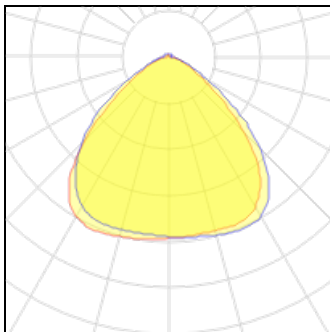

### 1 x LED

Nominal lamp power	73 W	LOR	100%
Lamp flux	11500 lm	Total flux	11500 lm
Luminous efficacy	158 lm/W	Total power	73 W
CCT	4000 K		
CRI	80		

### 1 x LED

Nominal lamp power	63 W	LOR	100%
Lamp flux	10050 lm	Total flux	10050 lm
Luminous efficacy	160 lm/W	Total power	63 W
CCT	4000 K		
CRI	80		

<b>1 x LED</b>			
Nominal lamp power	53 W	LOR	100%
Lamp flux	8625 lm	Total flux	8625 lm
Luminous efficacy	163 lm/W	Total power	53 W
CCT	4000 K		
CRI	80		

<b>1 x LED</b>			
Nominal lamp power	43 W	LOR	100%
Lamp flux	7150 lm	Total flux	7150 lm
Luminous efficacy	166 lm/W	Total power	43 W
CCT	4000 K		
CRI	80		

<b>1 x LED</b>			
Nominal lamp power	39 W	LOR	100%
Lamp flux	6625 lm	Total flux	6625 lm
Luminous efficacy	170 lm/W	Total power	39 W
CCT	4000 K		
CRI	80		