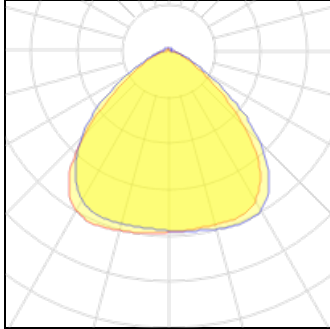

### 1 x LED

Nominal lamp power	23 W	LOR	100%
Lamp flux	3840 lm	Total flux	3840 lm
Luminous efficacy	167 lm/W	Total power	23 W
CCT	4000 K		
CRI	80		

### 1 x LED

Nominal lamp power	73 W	LOR	100%
Lamp flux	11500 lm	Total flux	11500 lm
Luminous efficacy	158 lm/W	Total power	73 W
CCT	4000 K		
CRI	80		

### 1 x LED

Nominal lamp power	63 W	LOR	100%
Lamp flux	10050 lm	Total flux	10050 lm
Luminous efficacy	160 lm/W	Total power	63 W
CCT	4000 K		
CRI	80		

<b>1 x LED</b>			
Nominal lamp power	53 W	LOR	100%
Lamp flux	8625 lm	Total flux	8625 lm
Luminous efficacy	163 lm/W	Total power	53 W
CCT	4000 K		
CRI	80		