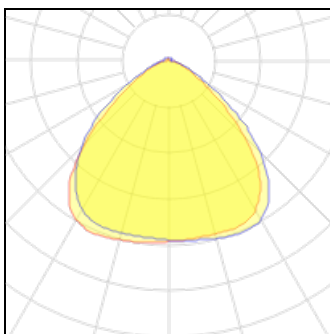

1 x LED			
Nominal lamp power	28 W	LOR	100%
Lamp flux	4670 lm	Total flux	4670 lm
Luminous efficacy	167 lm/W	Total power	28 W
CCT	4000 K		
CRI	80		

Mounting mode

Ceiling recessed, Pendant, Contact rail

Shape and measurements

Length: 60.12 in

Width: 2.52 in

Height: 1.93 in

Electric

System power: 23-73 W

Appliance Class: 0